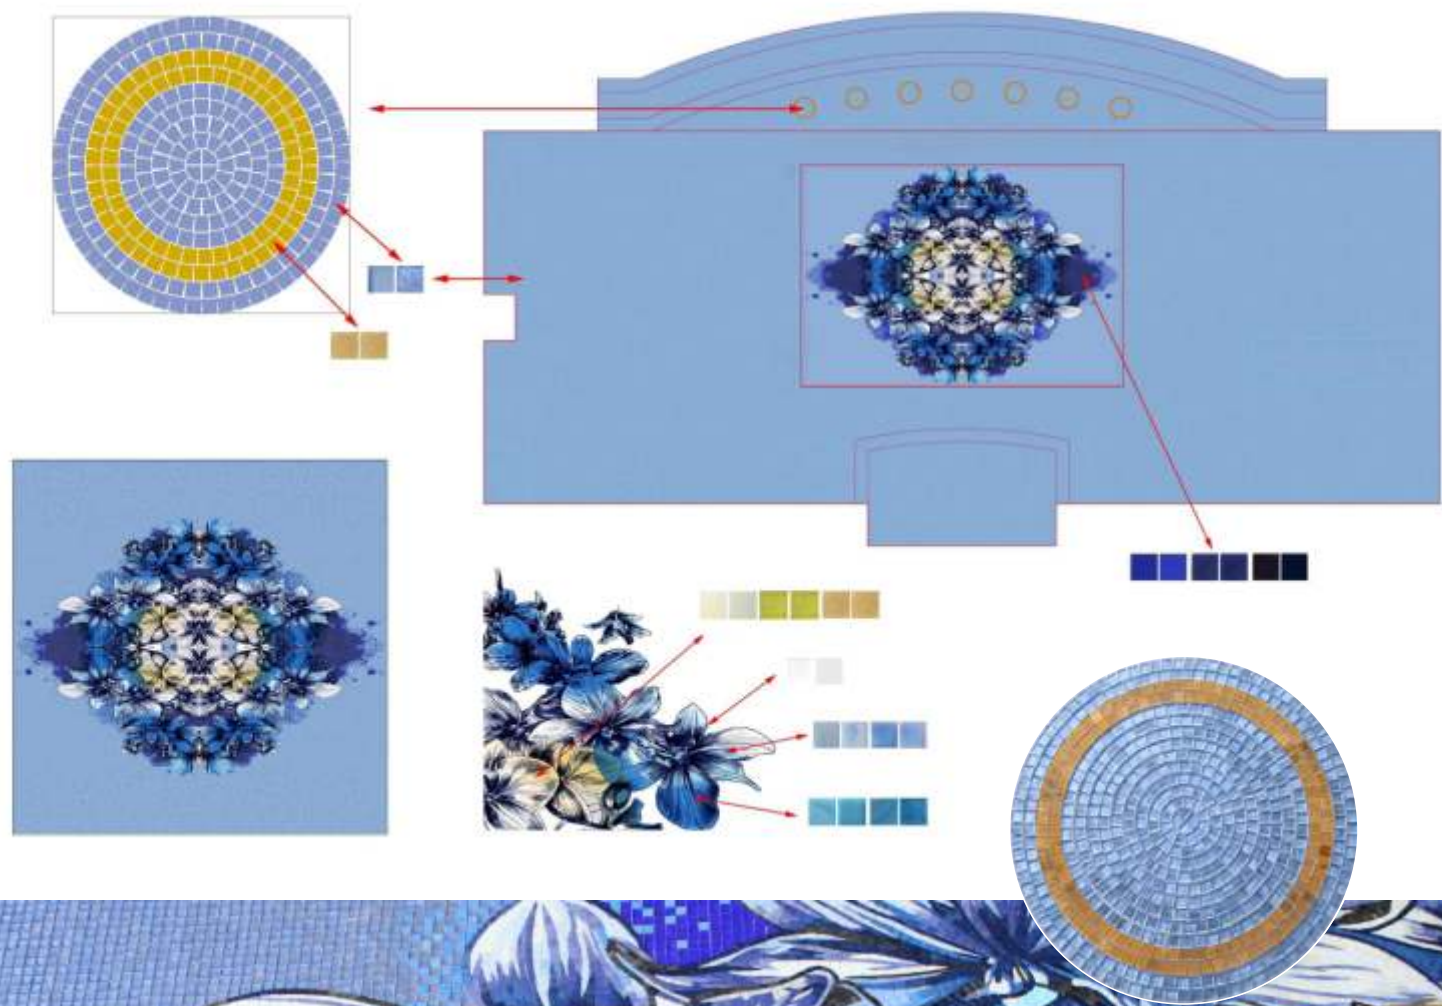

Villa Mural

An artistic mural showing musa leaves dancing with the wind on multiple walls. In addition to cleverly applying multiple shades of green mosaics to express the light and shade changes of the musa leaves, it is also an irregularly circle of the white background color. The pattern is cut and arranged by mosaics to express the dynamics of the whole picture. It is a good try to present theme of the picture with the patterns arranged in single color mosaics. Of course, the organic connection of the mosaics on each wall facilitates on-site construction, which is also the unique feature of this mosaic mural.

Interior Mosaic Decoration

Hotel Outdoor Large Mosaic Puzzle Art Swimming Pool

Because of the mosaic area of the swimming pool is large, also with an irregular shaped. The positioning of the mosaic puzzle and The boundary line of a circle is the key point of the design. We designed the connection between the wall and the bottom of the irregular shaped pool to a certain arc. The mixed-color mosaic circle edges are connected with arc surfaces to ensure the accurate positioning of the mosaic puzzles and circle edges of the on-site construction to the greatest extent.

Villa Mosaic Swimming Pool

The highlight of the mosaic design of this swimming pool is the overall mosaic design of the wall, indoor parts of the pool in the house. Scenery as the waves coming from the wall, the coral seagrass and the playful turtles scattered in the swimming pool, waves flowing into the house from the swimming pool. It is a very interesting panoramic mosaic art swimming pool with mosaic hand-cutting and matrix arrangement.