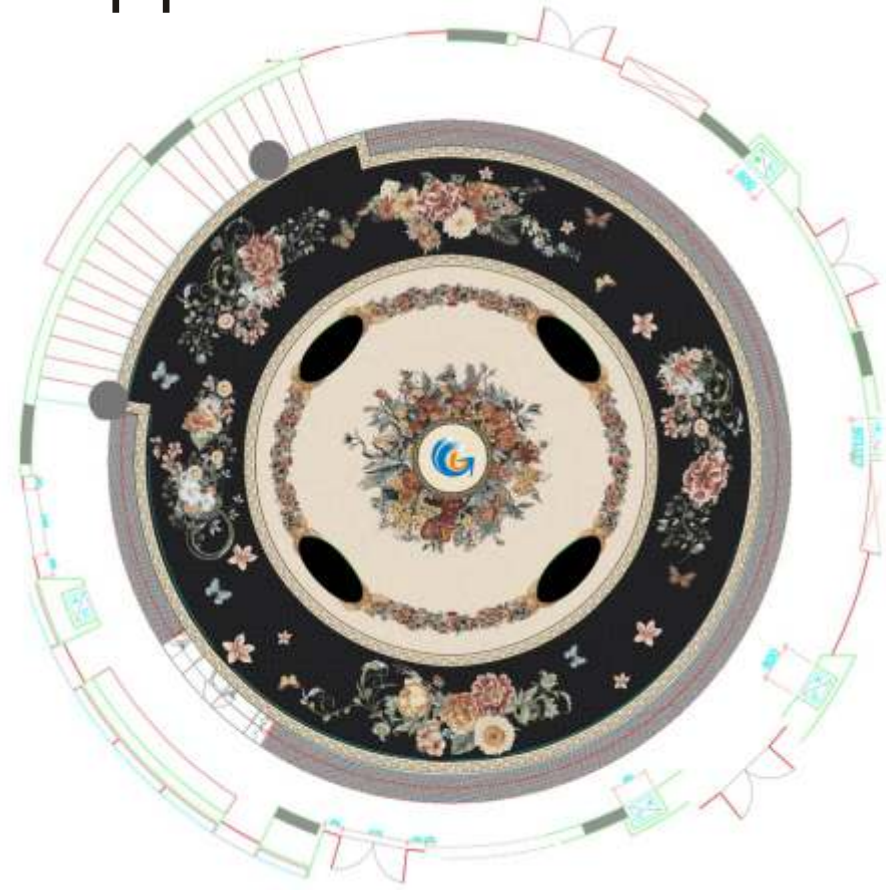

Integrated Materials and Process Applications of Ground Art Mural