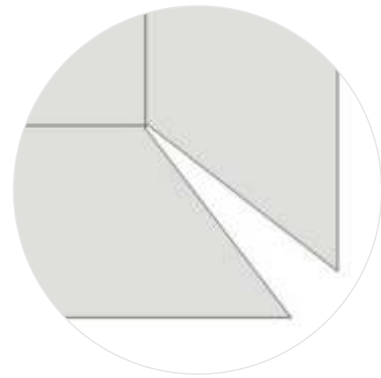

Camber Ceiling Mosaic