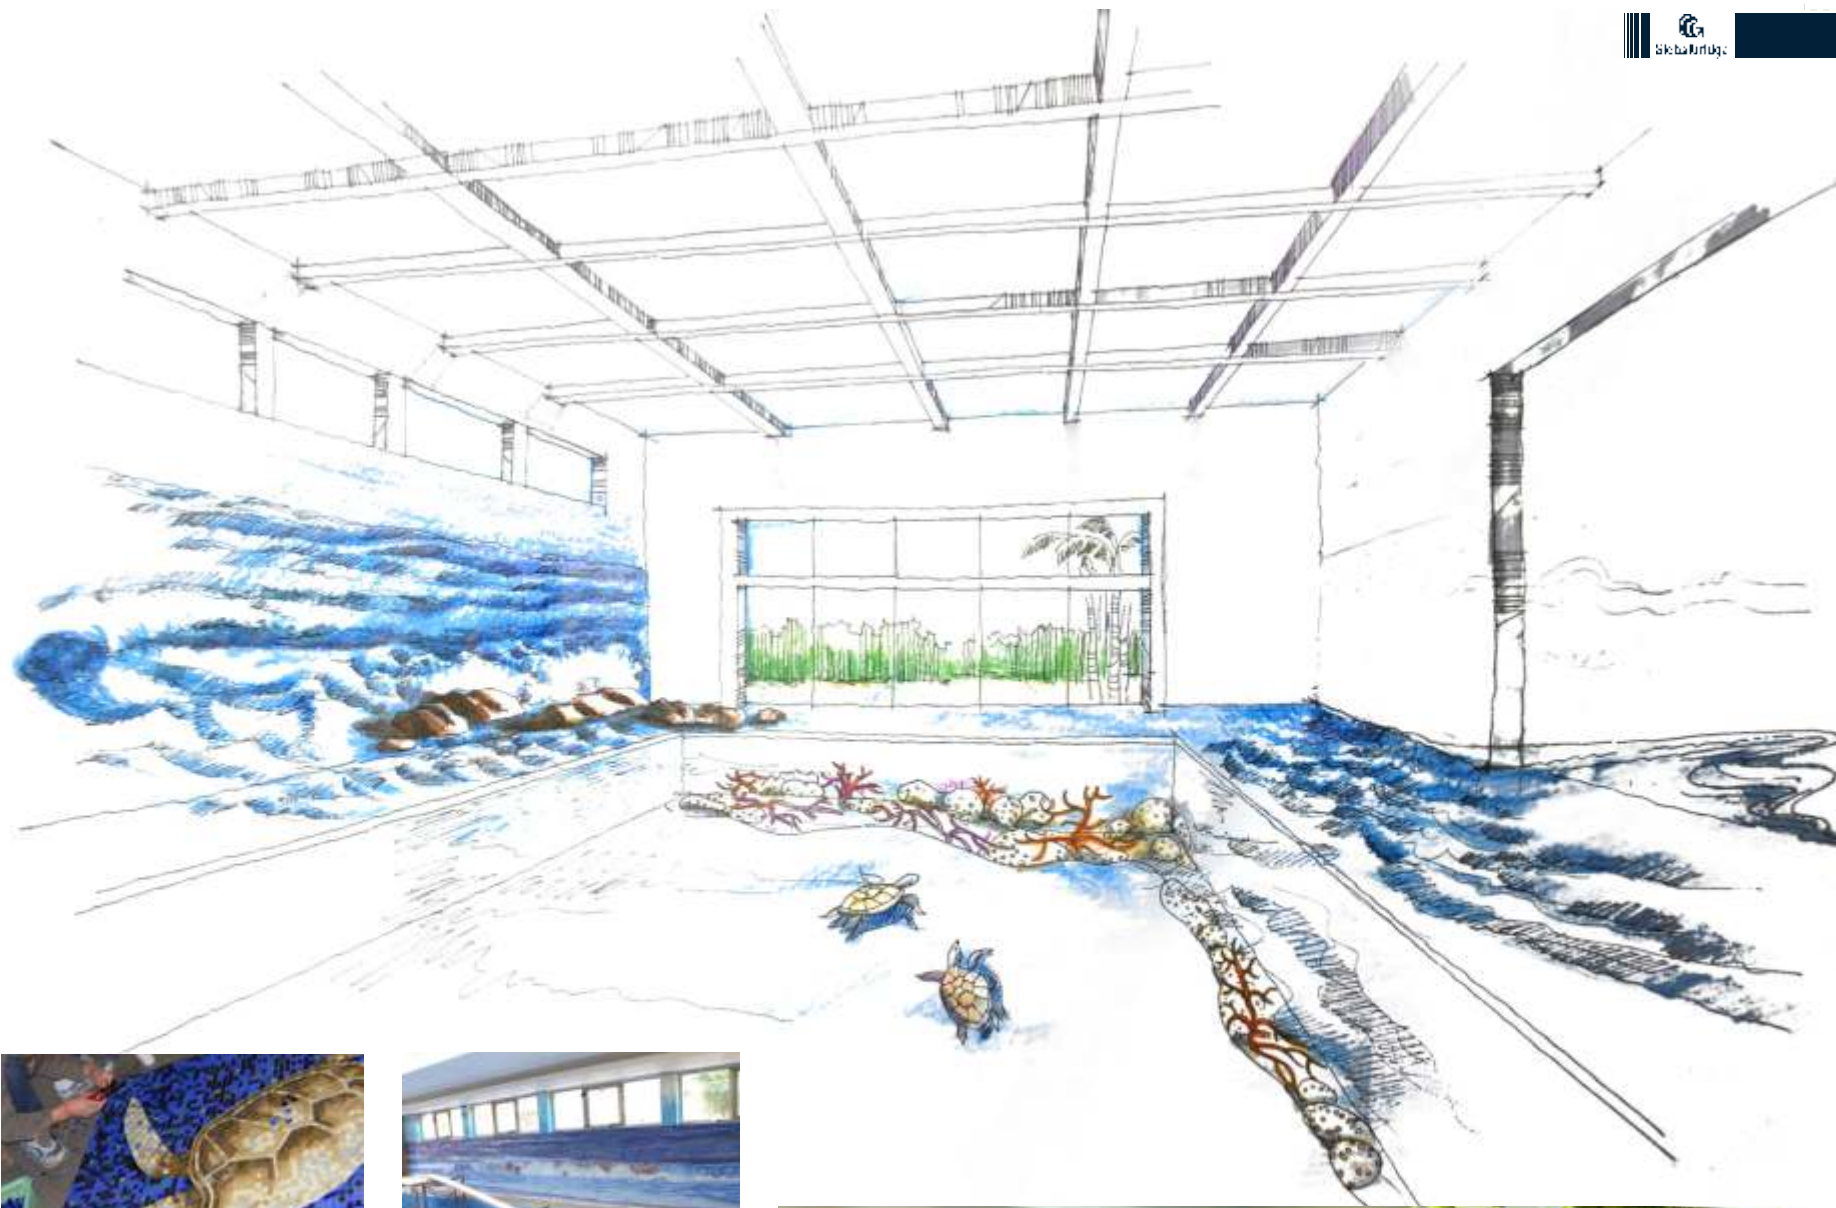

Villa Mural

An artistic mural showing musa leaves dancing with the wind on multiple walls. In addition to cleverly applying multiple shades of green mosaics to express the light and shade changes of the musa leaves, it is also an irregularly circle of the white background color. The pattern is cut and arranged by mosaics to express the dynamics of the whole picture. It is a good try to present theme of the picture with the patterns arranged in single color mosaics. Of course, the organic connection of the mosaics on each wall facilitates on-site construction, which is also the unique feature of this mosaic mural.

Interior Mosaic Decoration

Hotel Outdoor Large Mosaic Puzzle Art Swimming Pool

Because of the mosaic area of the swimming pool is large, also with an irregular shaped. The positioning of the mosaic puzzle and The boundary line of a circle is the key point of the design. We designed the connection between the wall and the bottom of the irregular shaped pool to a certain arc. The mixed-color mosaic circle edges are connected with arc surfaces to ensure the accurate positioning of the mosaic puzzles and circle edges of the on-site construction to the greatest extent.

Villa Mosaic Swimming Pool

The highlight of the mosaic design of this swimming pool is the overall mosaic design of the wall, indoor parts of the pool in the house. Scenery as the waves coming from the wall, the coral seagrass and the playful turtles scattered in the swimming pool, waves flowing into the house from the swimming pool. It is a very interesting panoramic mosaic art swimming pool with mosaic hand-cutting and matrix arrangement.