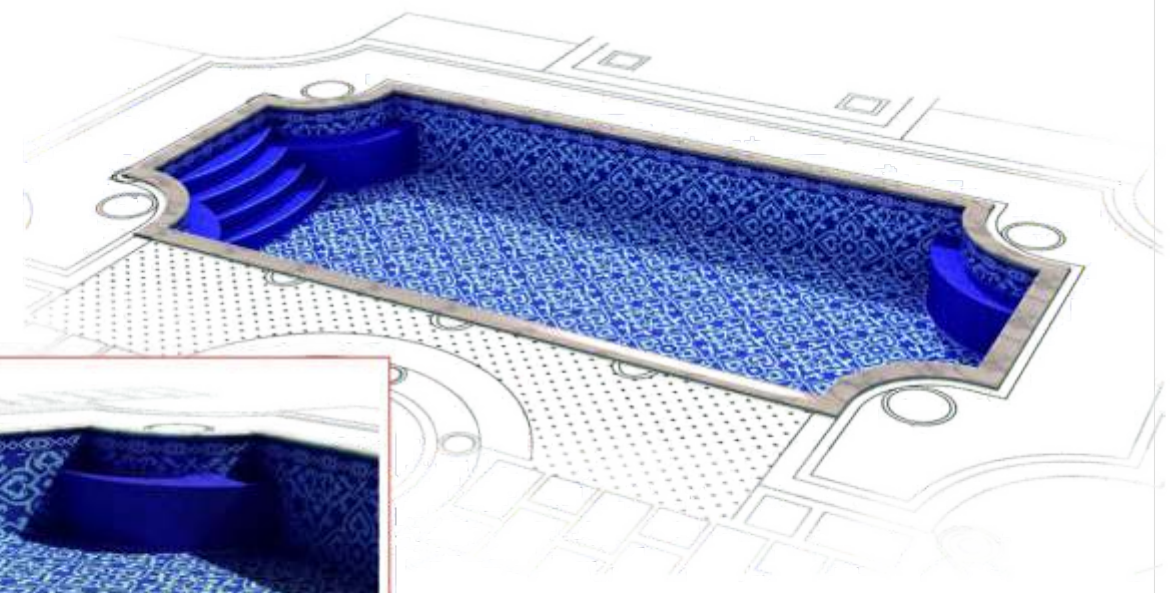

Villa Mosaic Swimming Pool

The highlight of the mosaic design of this swimming pool is the overall mosaic design of the wall, indoor parts of the pool in the house. Scenery as the waves coming from the wall, the coral seagrass and the playful turtles scattered in the swimming pool, waves flowing into the house from the swimming pool. It is a very interesting panoramic mosaic art swimming pool with mosaic hand-cutting and matrix arrangement.

Adhesive Suggestions for Mosaic Decoration of Swimming Pool Lamps

Swimming Pool Mosaic Design

Swimming Pool Mosaic Design

For the arc-shaped small pond or ladder in the swimming pool, the mosaic construction adopts cutting the mosaic into strips, cutting half of the stitched net or paper, and performing the brick arrangement and pasting one by one, which is beautiful and does not need to be aligned. It is a good choice.

Swimming
Pool
Mosaic
Design

Swimming Pool Mosaic Design

Swimming Pool
Mosaic Design

Swimming Pool Mosaic Design

Swimming Pool Mosaic Design

Swimming Pool
Mosaic Design

Swimming Pool
Mosaic Design

Swimming Pool
Mosaic Design

Swimming Pool Mosaic Design

Computer Deepening Design

Painted Draft

Swimming Pool Mosaic Design