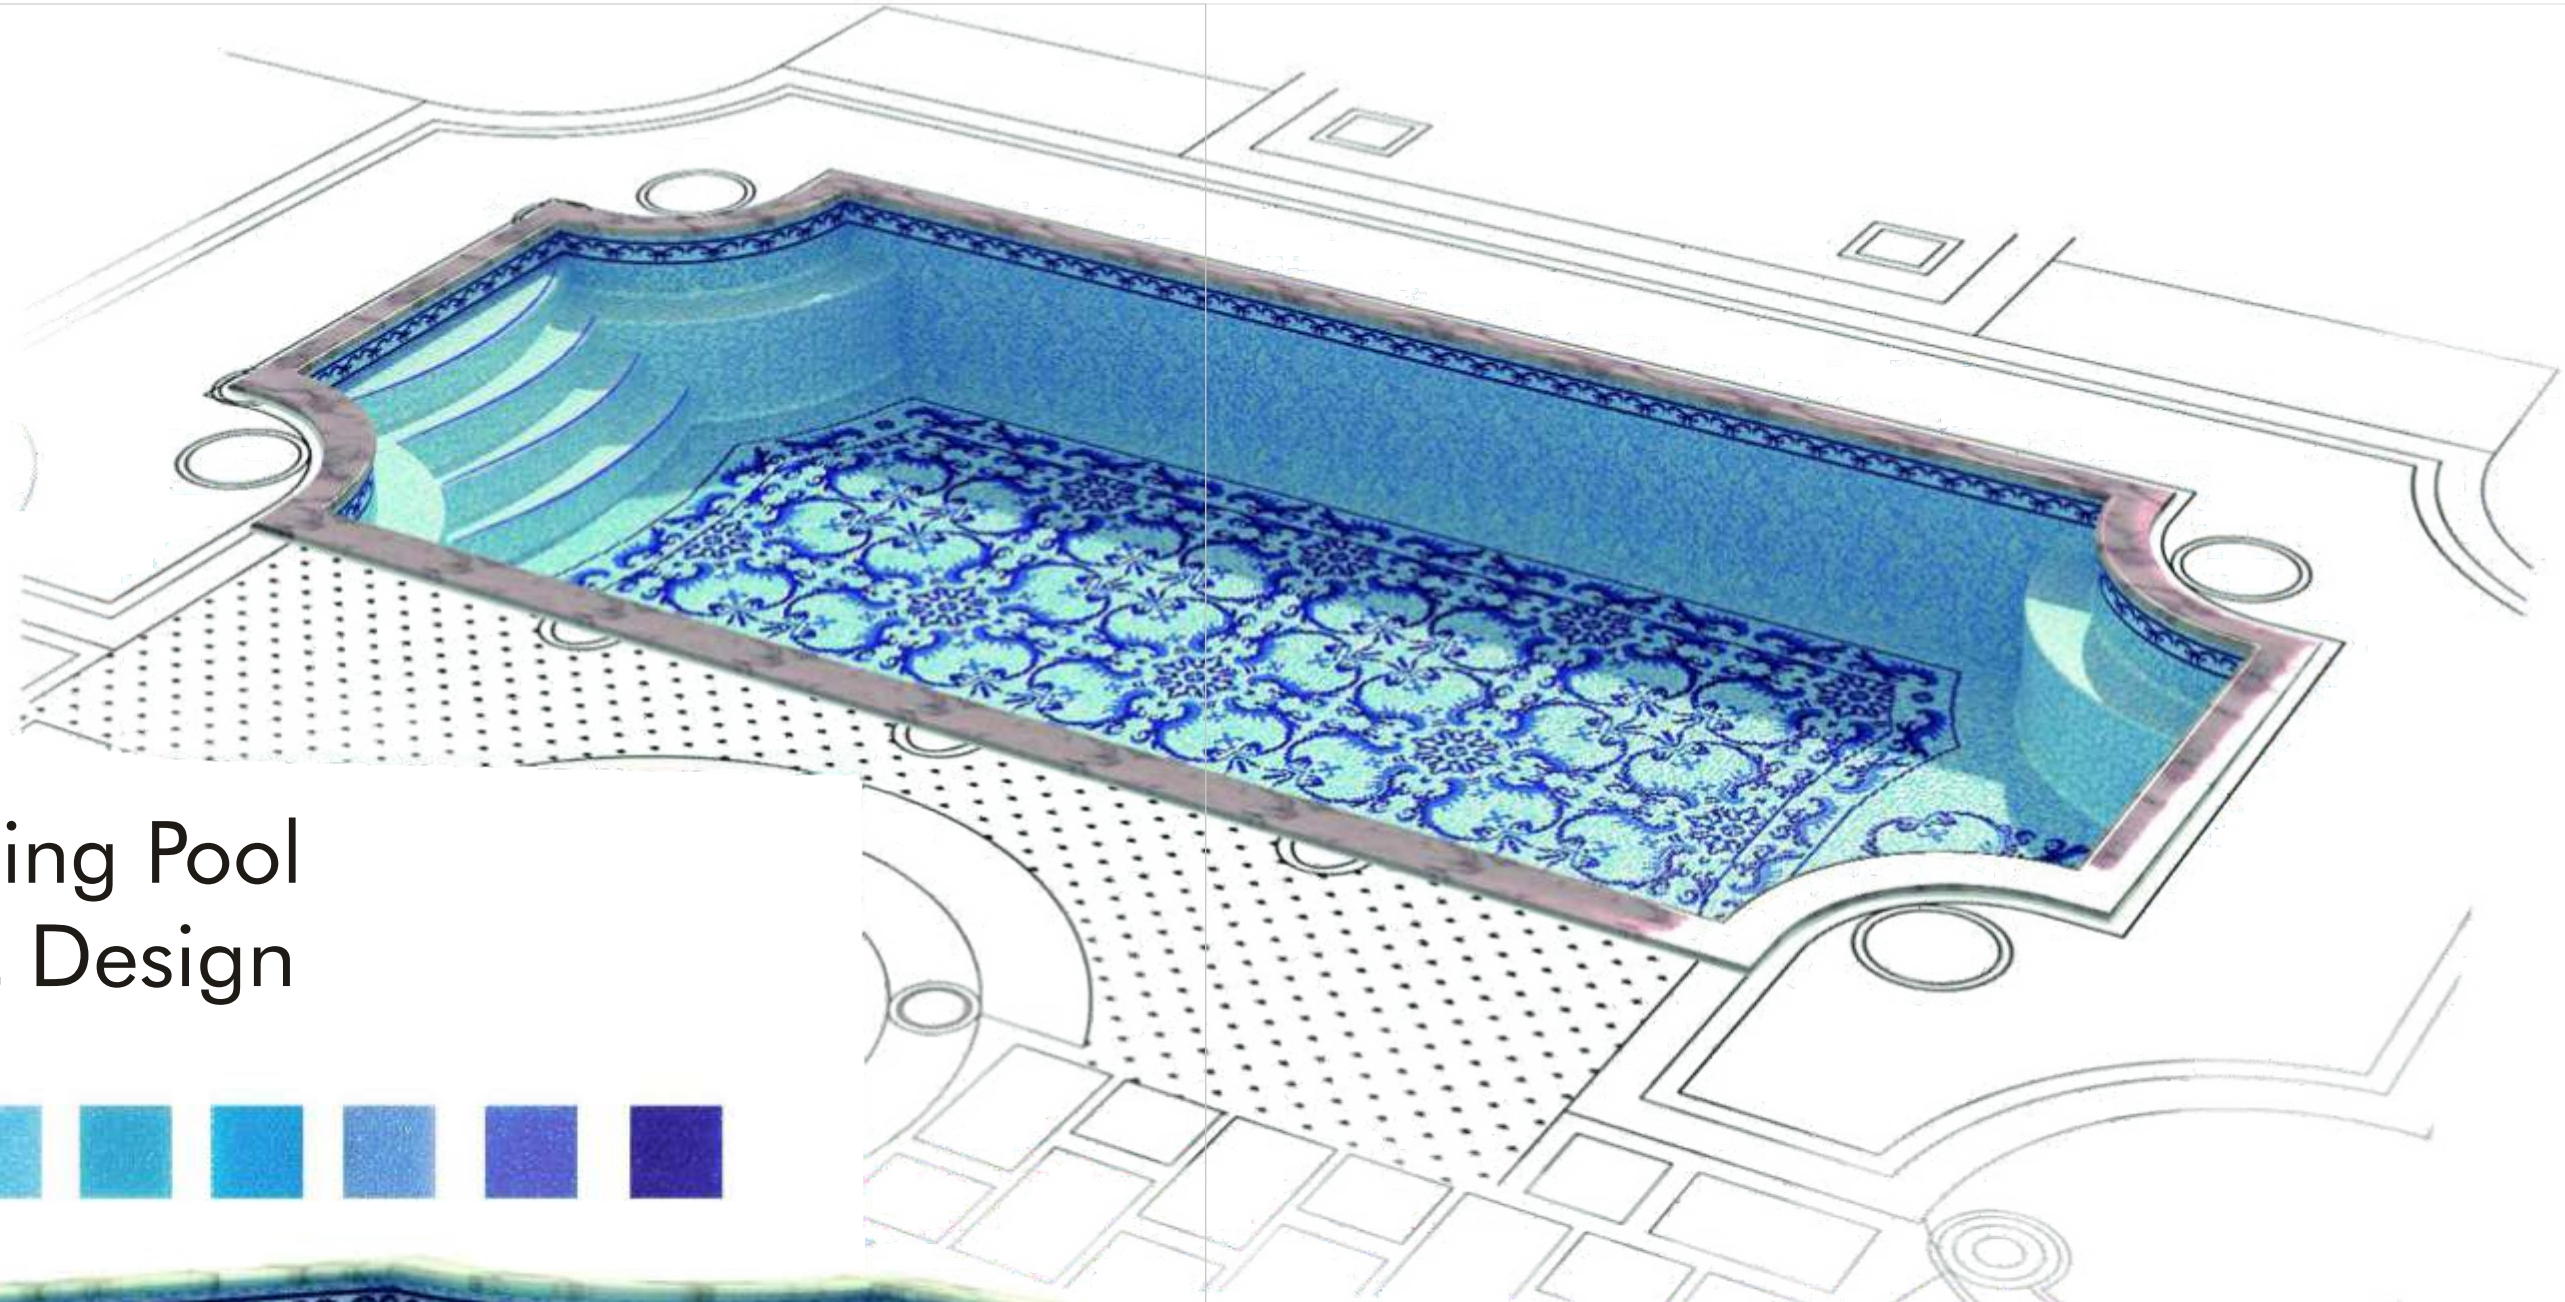

Villa Mosaic Swimming Pool

The highlight of the mosaic design of this swimming pool is the overall mosaic design of the wall, indoor parts of the pool in the house. Scenery as the waves coming from the wall, the coral seagrass and the playful turtles scattered in the swimming pool, waves flowing into the house from the swimming pool. It is a very interesting panoramic mosaic art swimming pool with mosaic hand-cutting and matrix arrangement.

Adhesive Suggestions for Mosaic Decoration of Swimming Pool Lamps

Swimming Pool Mosaic Design

Swimming Pool Mosaic Design

For the arc-shaped small pond or ladder in the swimming pool, the mosaic construction adopts cutting the mosaic into strips, cutting half of the stitched net or paper, and performing the brick arrangement and pasting one by one, which is beautiful and does not need to be aligned. It is a good choice.

Swimming
Pool
Mosaic
Design

Swimming Pool Mosaic Design

Swimming Pool
Mosaic Design

Swimming Pool Mosaic Design

Swimming Pool Mosaic Design

Swimming Pool
Mosaic Design

Swimming Pool
Mosaic Design

Swimming Pool
Mosaic Design

Swimming Pool Mosaic Design

Computer Deepening Design

Painted Draft

Swimming Pool Mosaic Design