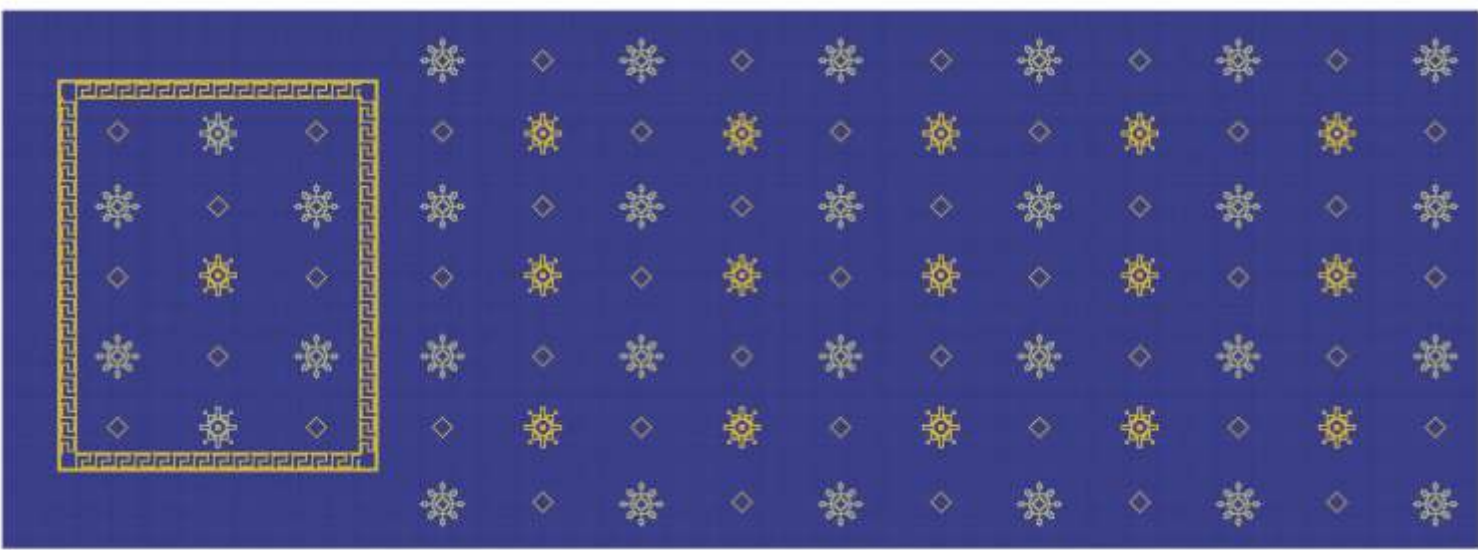

Interior Mosaic Decoration