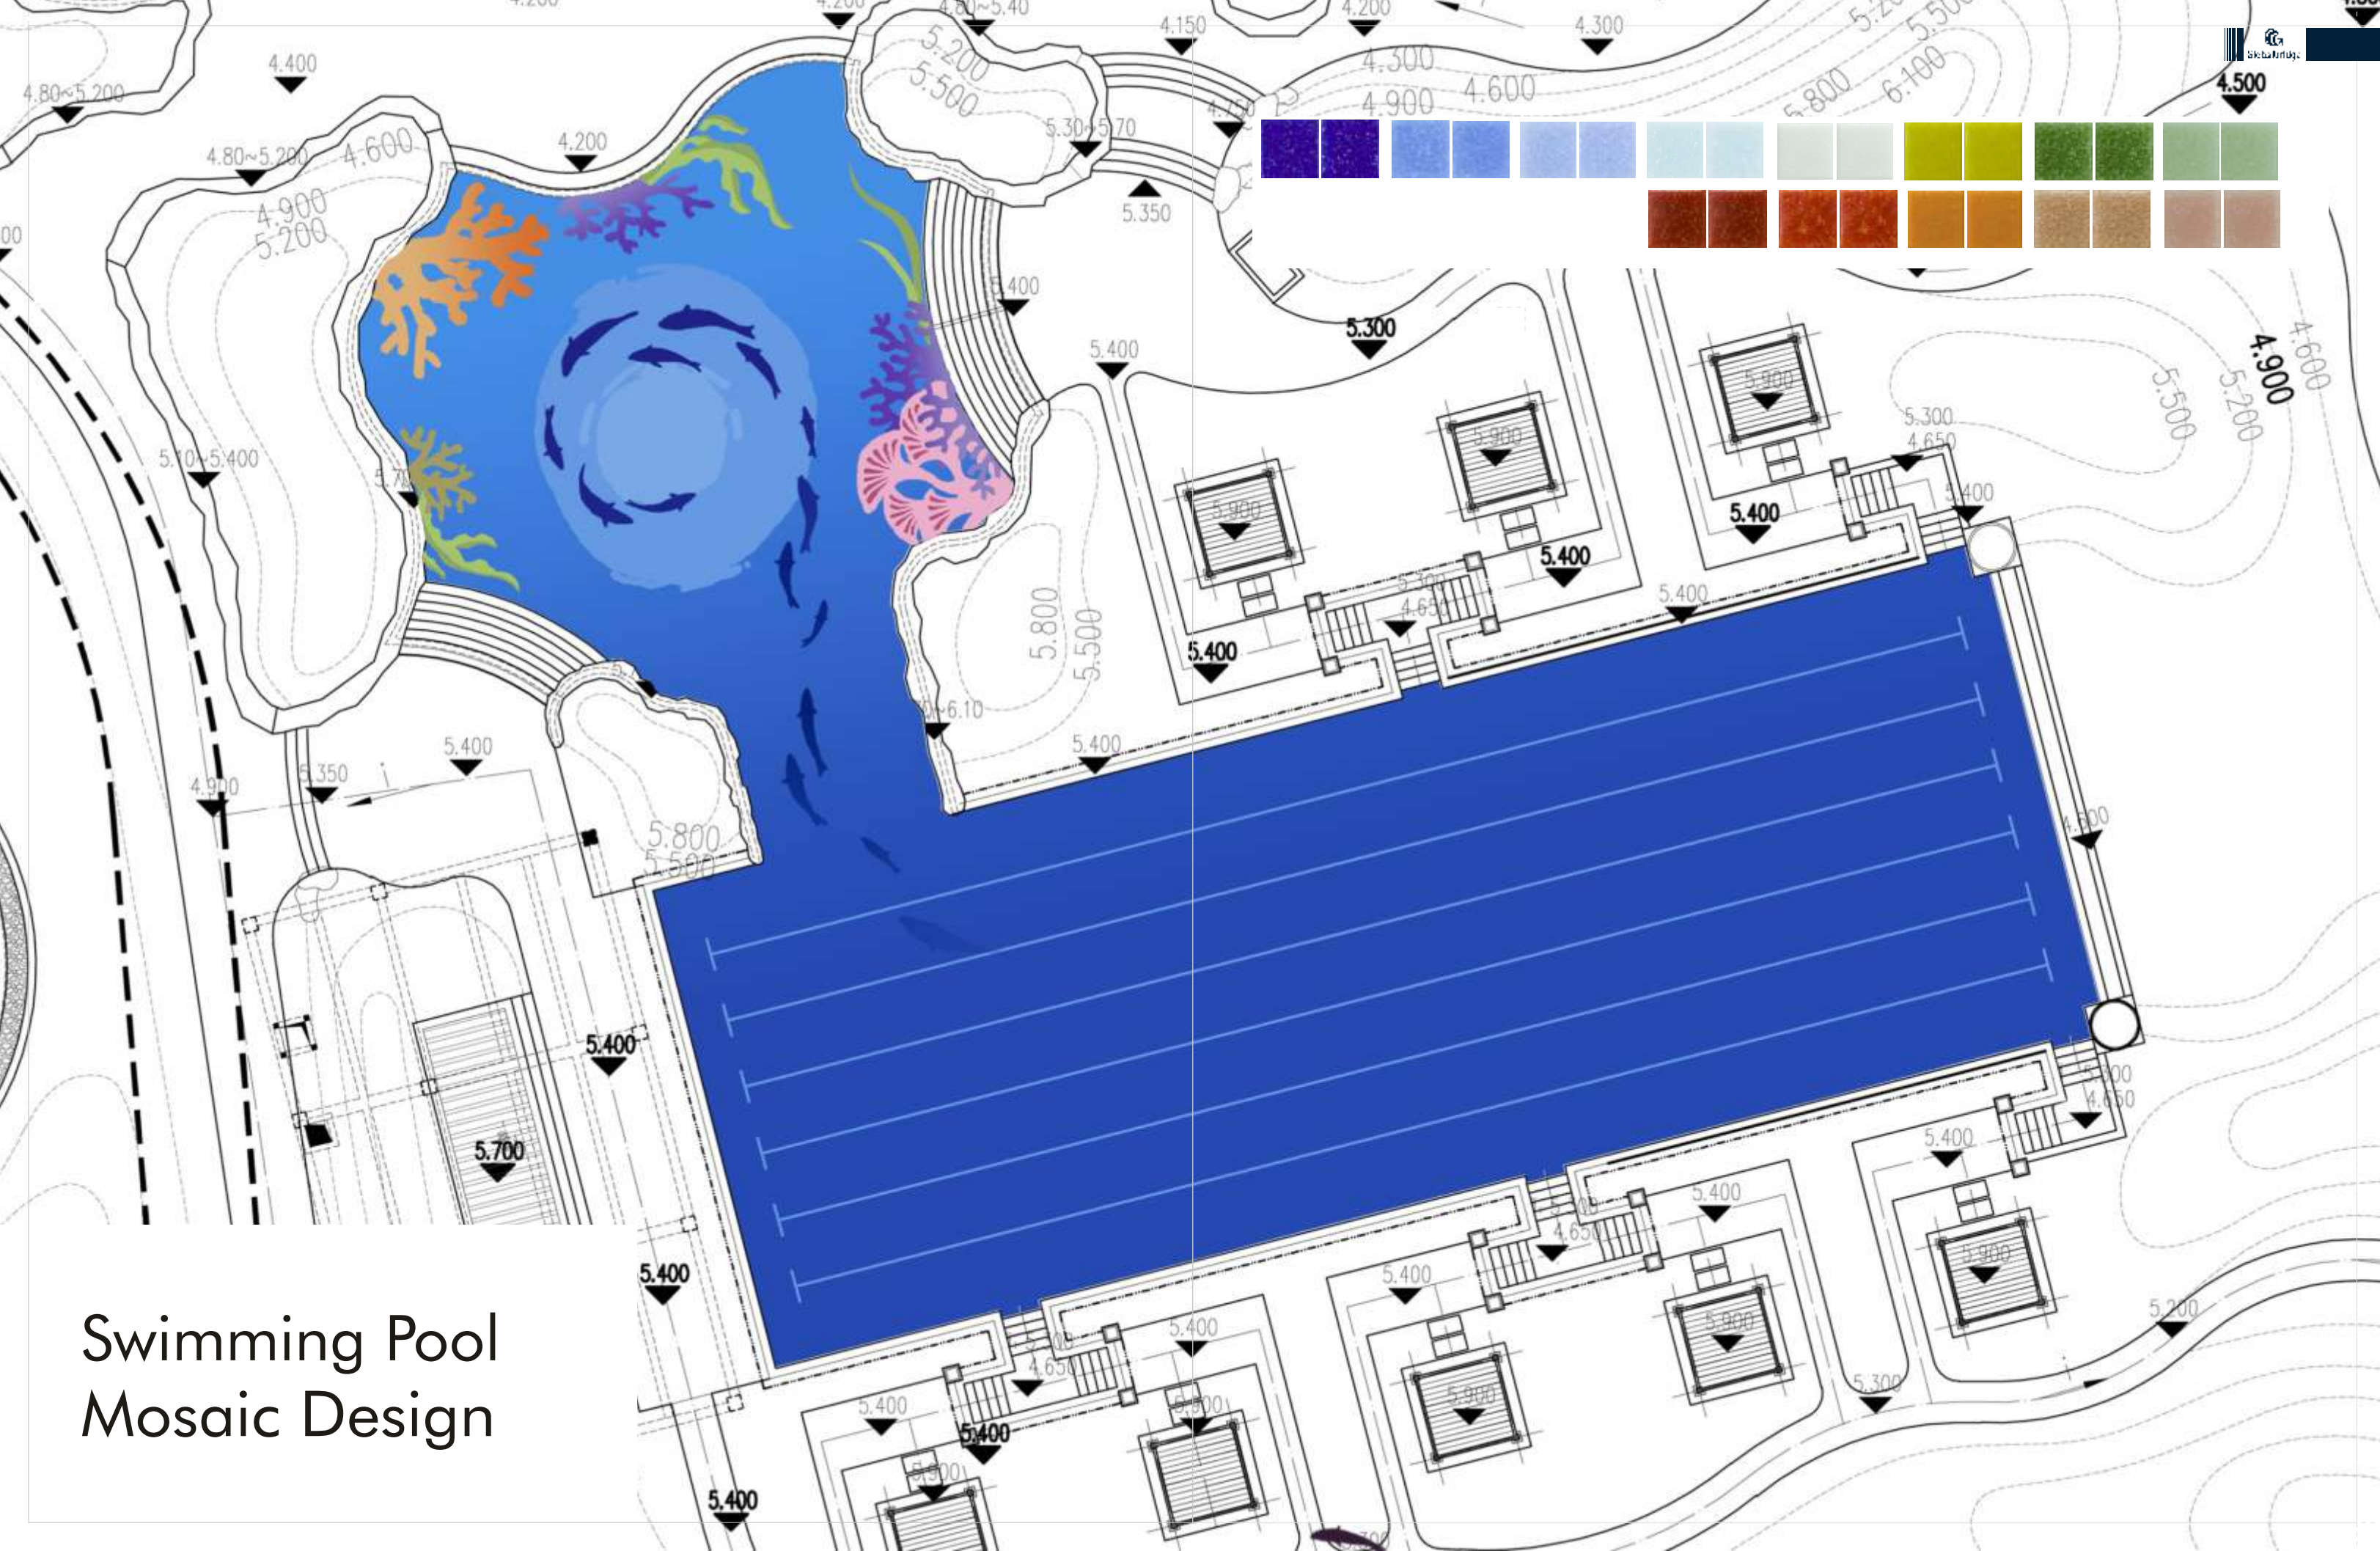

Adhesive Suggestions for Mosaic Decoration of Swimming Pool Lamps

Swimming Pool Mosaic Design

Swimming Pool Mosaic Design

For the arc-shaped small pond or ladder in the swimming pool, the mosaic construction adopts cutting the mosaic into strips, cutting half of the stitched net or paper, and performing the brick arrangement and pasting one by one, which is beautiful and does not need to be aligned. It is a good choice.

Swimming
Pool
Mosaic
Design

Swimming Pool Mosaic Design

Swimming Pool
Mosaic Design

Swimming Pool Mosaic Design

Swimming Pool Mosaic Design

Swimming Pool
Mosaic Design

Swimming Pool
Mosaic Design

Swimming Pool
Mosaic Design

Swimming Pool Mosaic Design

Computer Deepening Design

Painted Draft

Swimming Pool Mosaic Design