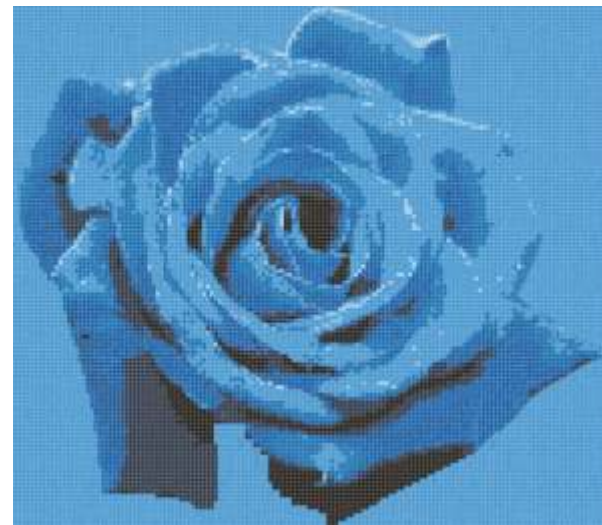

Adhesive Suggestions for Mosaic Decoration of Swimming Pool Lamps

Swimming Pool Mosaic Design