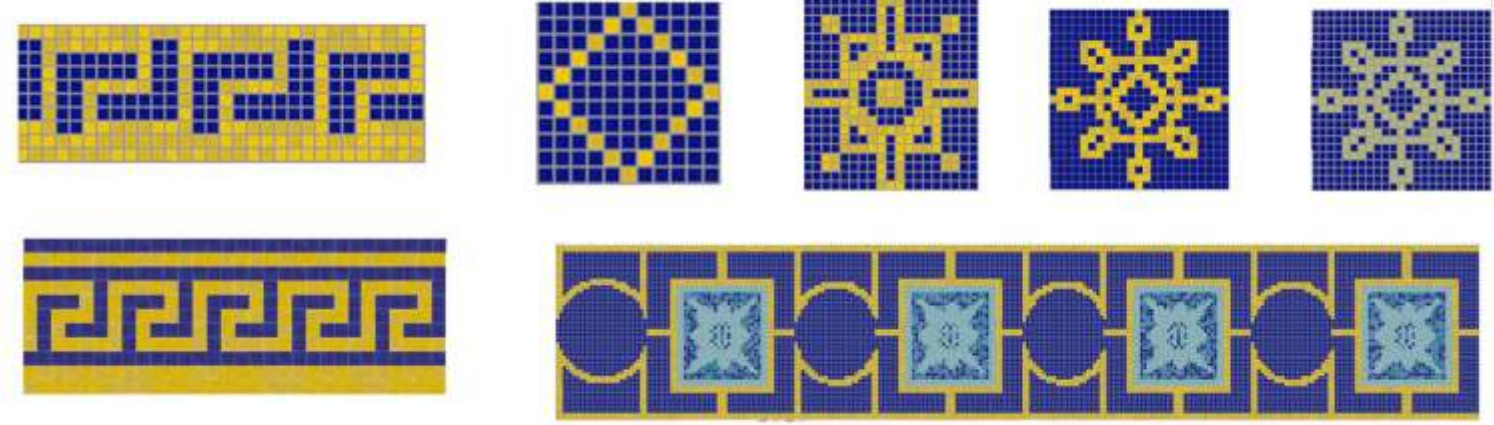

Art Mosaic Mural

A mural of butterflies dancing against the background of a blue sky, which is a Mosaic of gradient matrix. The butterfly is a hand-cut Mosaic with a frame. There is a dark projection between the butterfly and the sky. The butterfly looks like flying in the sky from a distance.

Villa Mural

An artistic mural showing musa leaves dancing with the wind on multiple walls. In addition to cleverly applying multiple shades of green mosaics to express the light and shade changes of the musa leaves, it is also an irregularly circle of the white background color. The pattern is cut and arranged by mosaics to express the dynamics of the whole picture. It is a good try to present theme of the picture with the patterns arranged in single color mosaics. Of course, the organic connection of the mosaics on each wall facilitates on-site construction, which is also the unique feature of this mosaic mural.

Camber Ceiling Mosaic

Camber Ceiling Mosaic

The difficulty of this ceiling mosaic is mosaic production of four curved corners is basically consistent with the size and curvature of the arc on site. We combine the on-site paper mold with design drawing calculation to locate the arc corner joint line.

Interior Mosaic Decoration

Hotel Outdoor Large Mosaic Puzzle Art Swimming Pool

Because of the mosaic area of the swimming pool is large, also with an irregular shaped. The positioning of the mosaic puzzle and The boundary line of a circle is the key point of the design. We designed the connection between the wall and the bottom of the irregular shaped pool to a certain arc. The mixed-color mosaic circle edges are connected with arc surfaces to ensure the accurate positioning of the mosaic puzzles and circle edges of the on-site construction to the greatest extent.