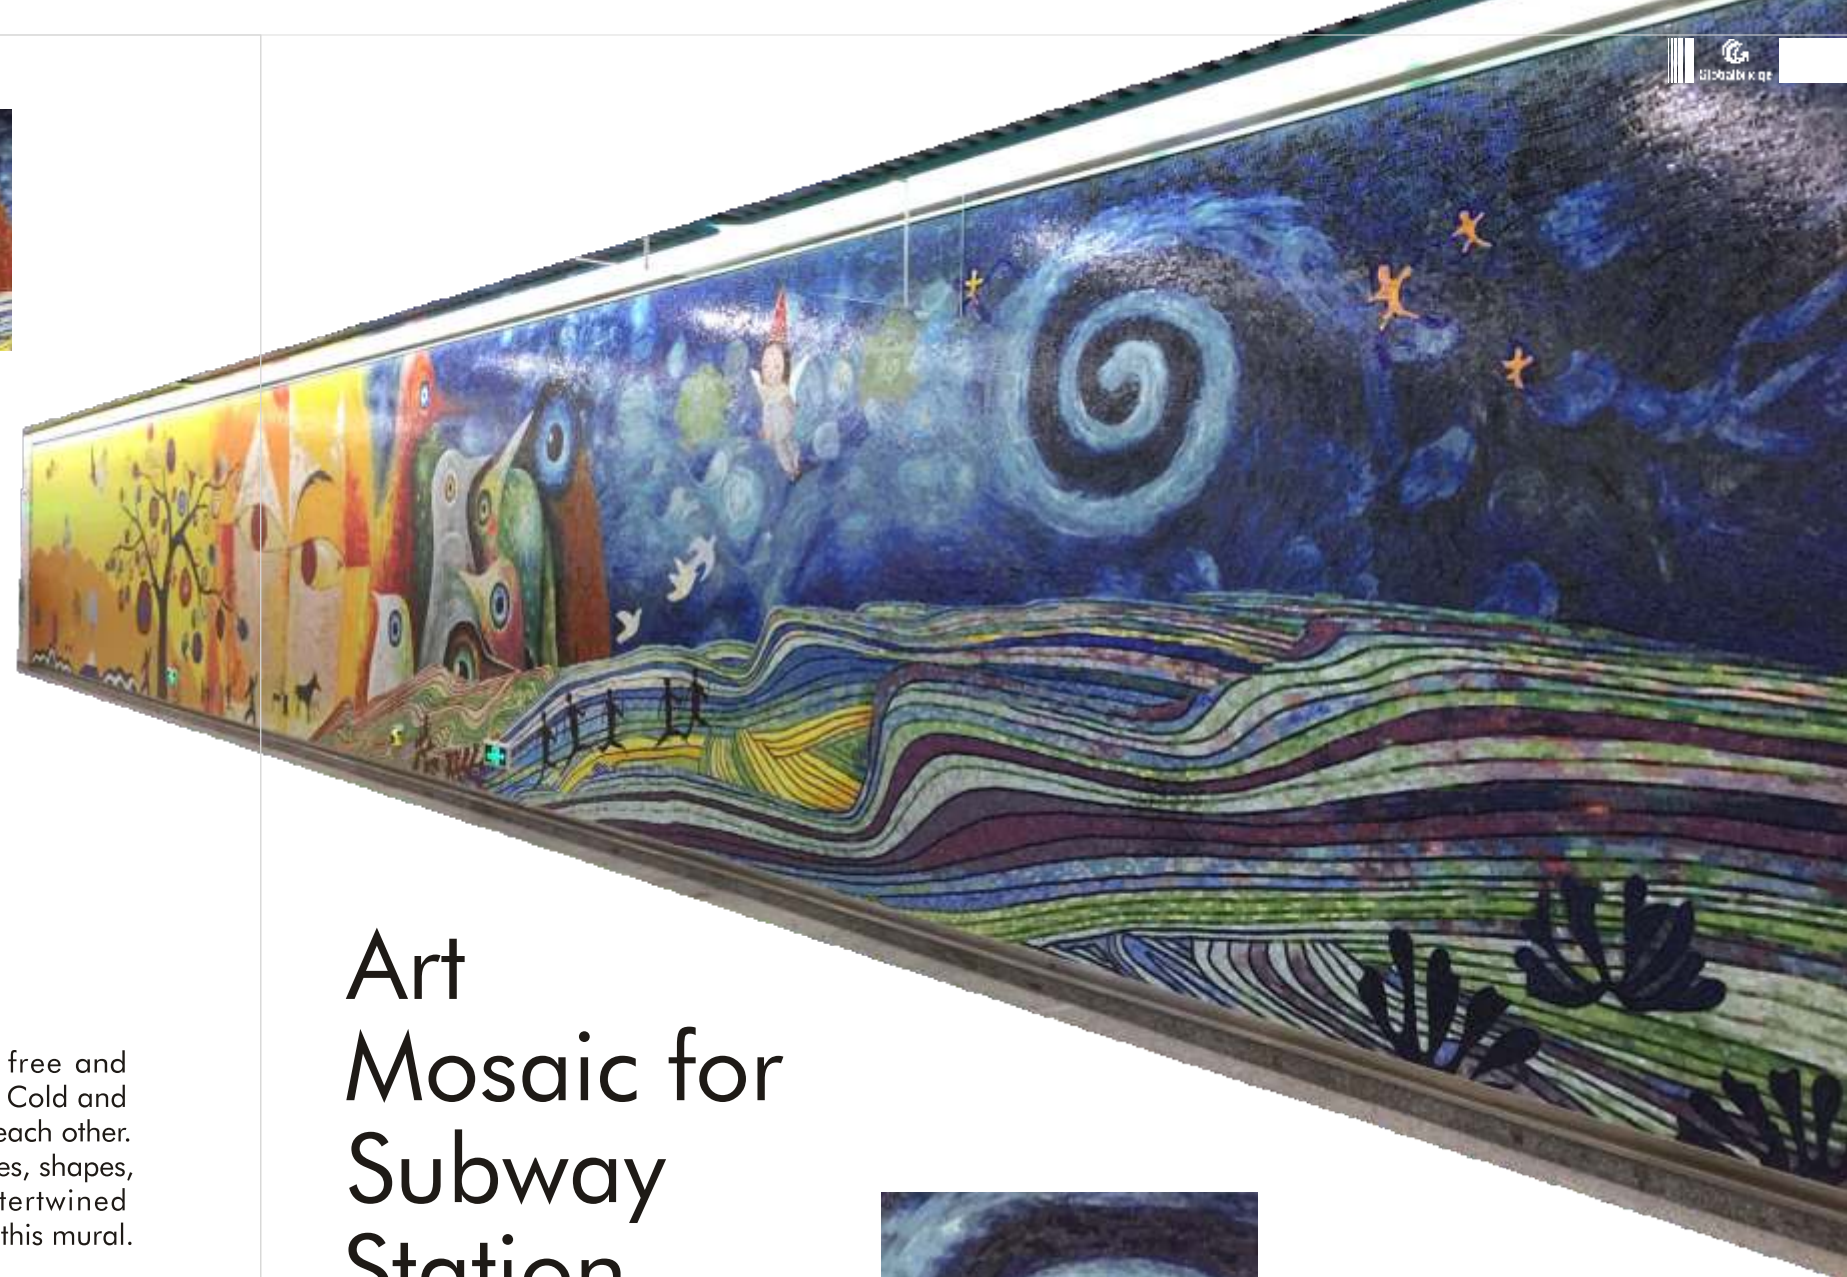

Art Mosaic Mural

A mural of butterflies dancing against the background of a blue sky, which is a Mosaic of gradient matrix. The butterfly is a hand-cut Mosaic with a frame. There is a dark projection between the butterfly and the sky. The butterfly looks like flying in the sky from a distance.

Swimming Pool Mural

A tree mural designed in the reflection of the swimming pool. The focus of the mosaic design is the rectangular stained glass mosaic arranged into a brick pattern matrix with a tree-shaped pattern. Makes the reflection on the water surface more shadowy, use horizontal rectangular mosaic to arrange vertical tree shapes. We need to repeatedly compare and arrange cleverly when arranging and using colors.

Mosaic Art Work from the artist Mr. Xia Dewu. Composition of the work is free and smooth, and the colors are amazing.

Mosaic production adopts a free and relaxing hand-cutting method. Cold and warm colors are blended with each other. The mosaics are of different sizes, shapes, and colors and gradations. Intertwined together is the characteristic of this mural.

Art Mosaic for Subway Station

Hotel Bar Background Mural

The mural expresses luxurious gold and strong red in interwoven circles. We match the right ratio of gold and red mosaic, also design a suitable arrangement of mosaic sizes. It need efforts for expressing luxury and harmony of whole mosaic art mural of presenting strong interweaving effect to create the atmosphere of the hotel.