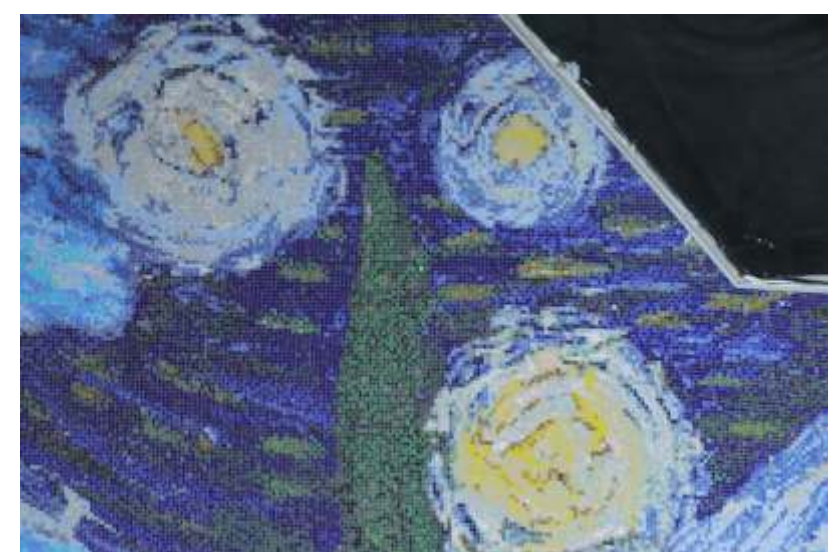

GLOBAL BRIDGE PROJECTS

Art Mosaic Mural

A stone mosaic mural that shows the silhouettes of night view with world-famous landscape.

The night view color is expressed with dark and light brown stone mosaics, like old photos, with bright yellow and white dotted with the lights of the night scene city.

Art Mosaic Mural

A mural of butterflies dancing against the background of a blue sky, which is a Mosaic of gradient matrix. The butterfly is a hand-cut Mosaic with a frame. There is a dark projection between the butterfly and the sky. The butterfly looks like flying in the sky from a distance.