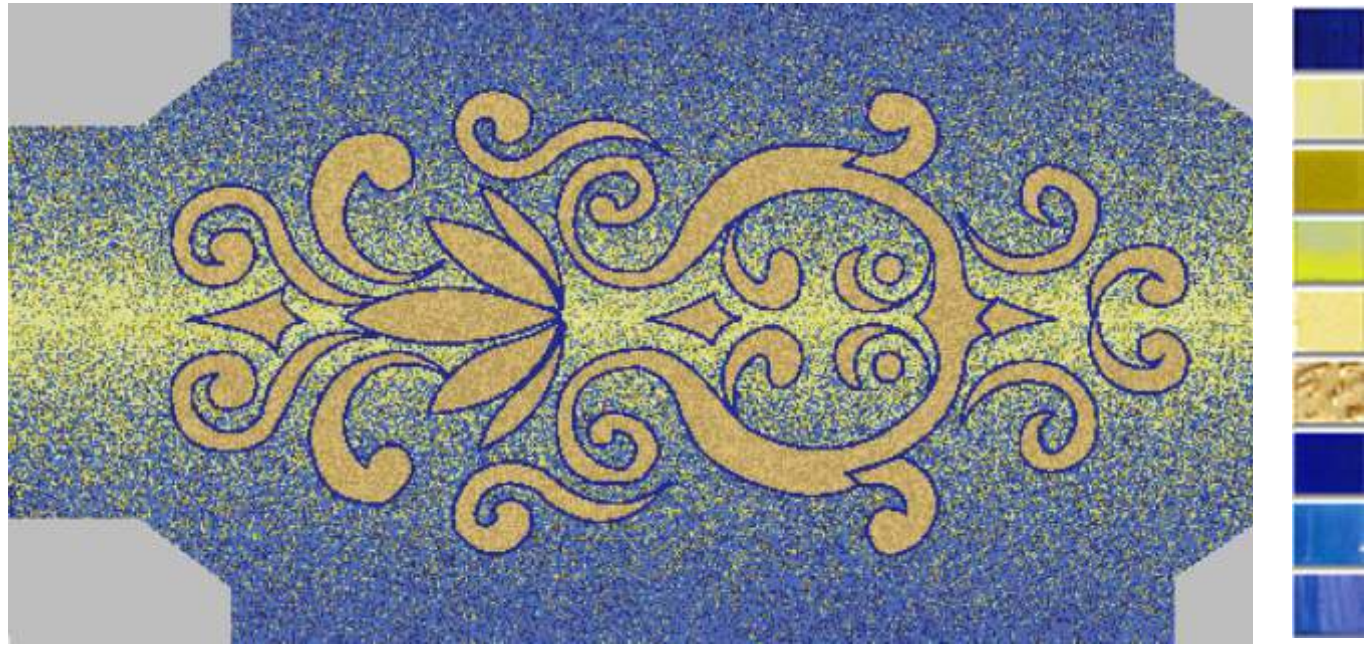

Swimming Pool Mosaic Design