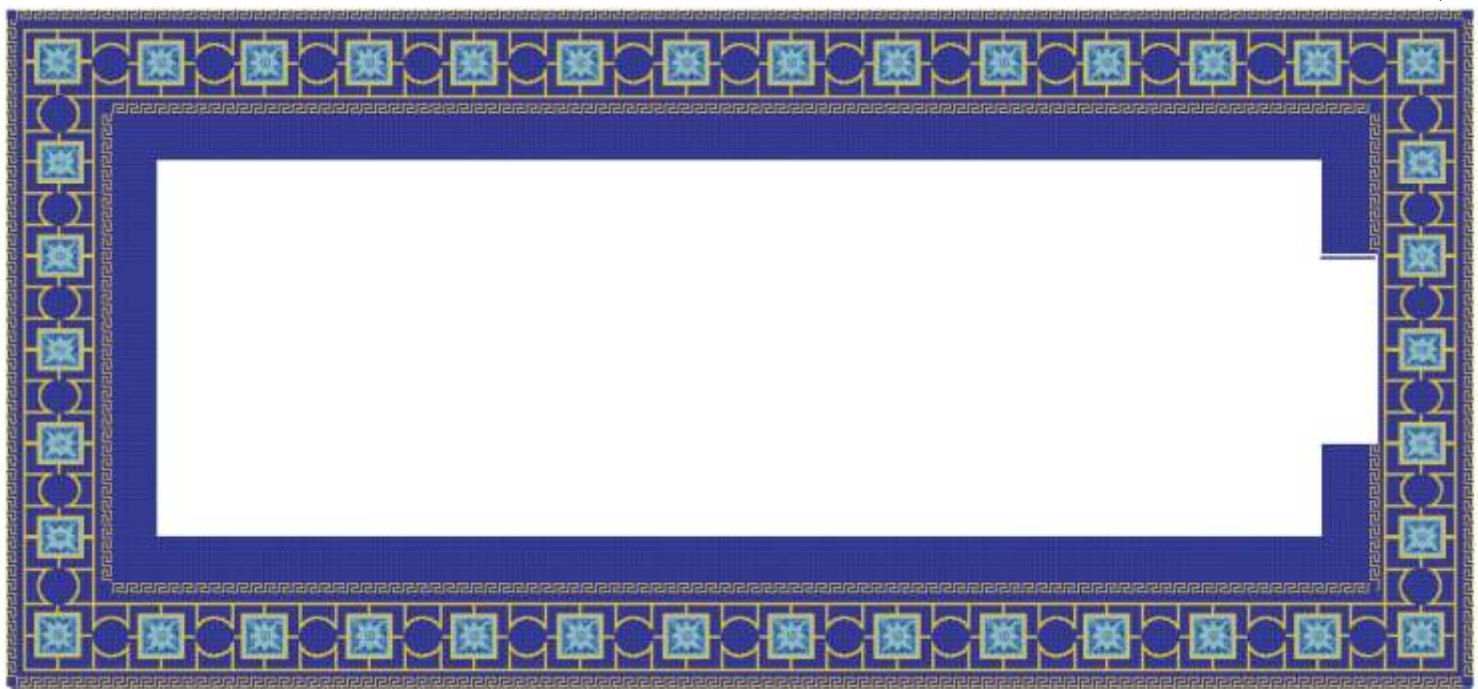

Color Selection

Material Selection

Manual Cut

Check Before Acceptance

Painting Wall Murals

A mural shows the scenery that expresses the prosperous city port. High-level gray architectural silhouette is the key to the mural mosaic. According to the inspiration of the author Mr. Qingquan Yang, we need to keep the Original style and basic structure and main elements of the building. The mosaic adopts the technique of hand-cutting and arranging the mosaics with free style. Bright and dark colors, breaking through the traditional cutting and arranging techniques used to achieve both fashion and romance, but also classic beauty. The effect of the picture shows the charm of the artistic language of mosaic.

Villa Mural

An artistic mural showing musa leaves dancing with the wind on multiple walls. In addition to cleverly applying multiple shades of green mosaics to express the light and shade changes of the musa leaves, it is also an irregularly circle of the white background color. The pattern is cut and arranged by mosaics to express the dynamics of the whole picture. It is a good try to present theme of the picture with the patterns arranged in single color mosaics. Of course, the organic connection of the mosaics on each wall facilitates on-site construction, which is also the unique feature of this mosaic mural.

Interior Mosaic Decoration

Hotel Outdoor Large Mosaic Puzzle Art Swimming Pool

Because of the mosaic area of the swimming pool is large, also with an irregular shaped. The positioning of the mosaic puzzle and The boundary line of a circle is the key point of the design. We designed the connection between the wall and the bottom of the irregular shaped pool to a certain arc. The mixed-color mosaic circle edges are connected with arc surfaces to ensure the accurate positioning of the mosaic puzzles and circle edges of the on-site construction to the greatest extent.