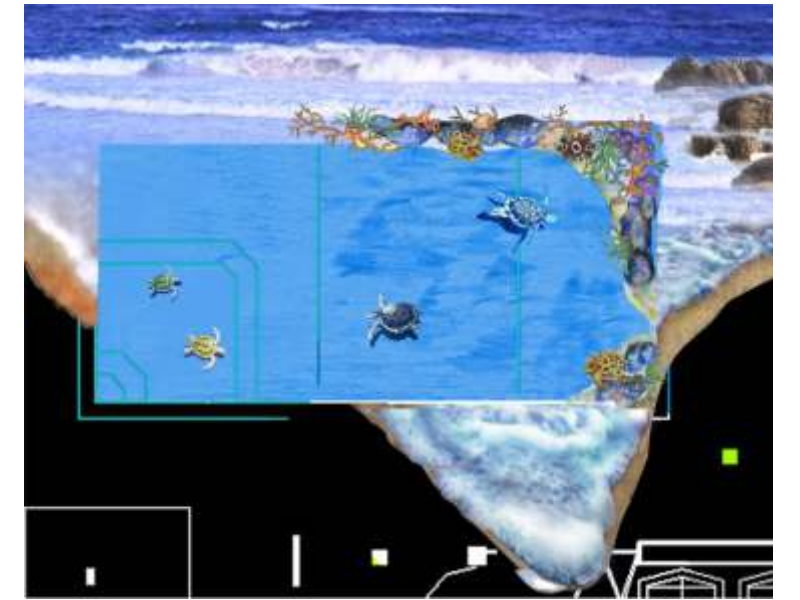

Interior Mosaic Decoration

Hotel Outdoor Large Mosaic Puzzle Art Swimming Pool

Because of the mosaic area of the swimming pool is large, also with an irregular shaped. The positioning of the mosaic puzzle and The boundary line of a circle is the key point of the design. We designed the connection between the wall and the bottom of the irregular shaped pool to a certain arc. The mixed-color mosaic circle edges are connected with arc surfaces to ensure the accurate positioning of the mosaic puzzles and circle edges of the on-site construction to the greatest extent.

Villa Mosaic Swimming Pool

The highlight of the mosaic design of this swimming pool is the overall mosaic design of the wall, indoor parts of the pool in the house. Scenery as the waves coming from the wall, the coral seagrass and the playful turtles scattered in the swimming pool, waves flowing into the house from the swimming pool. It is a very interesting panoramic mosaic art swimming pool with mosaic hand-cutting and matrix arrangement.