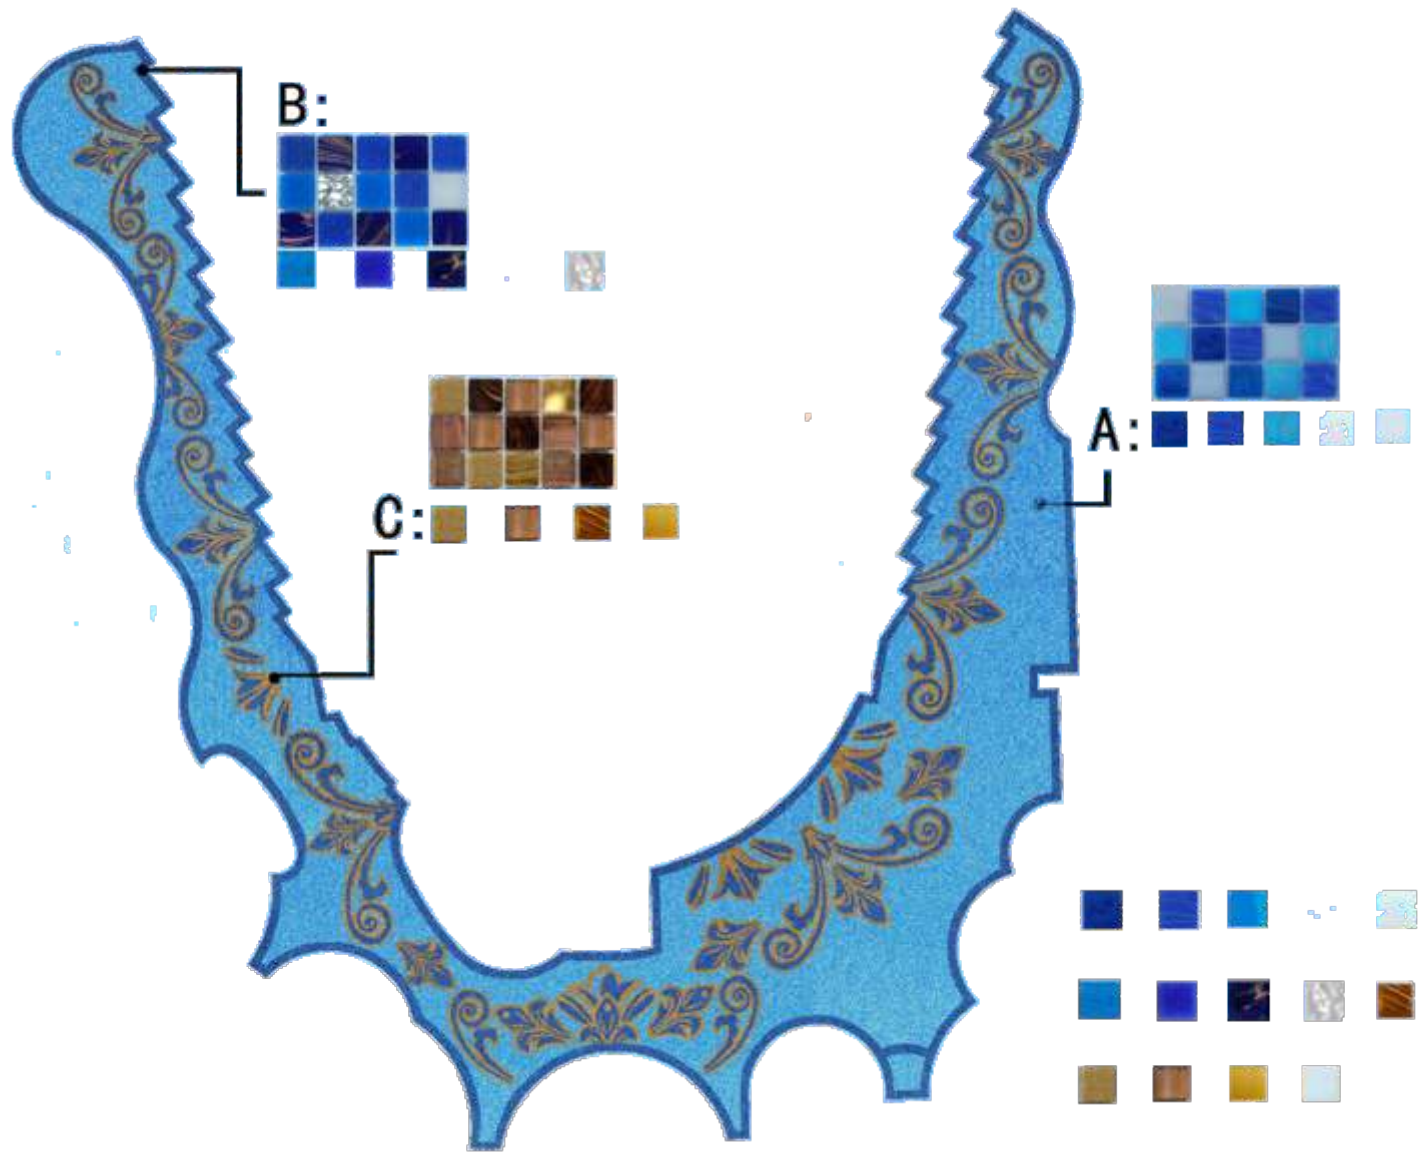

Art Mosaic Mural

A mural of butterflies dancing against the background of a blue sky, which is a Mosaic of gradient matrix. The butterfly is a hand-cut Mosaic with a frame. There is a dark projection between the butterfly and the sky. The butterfly looks like flying in the sky from a distance.

Villa Mural

An artistic mural showing musa leaves dancing with the wind on multiple walls. In addition to cleverly applying multiple shades of green mosaics to express the light and shade changes of the musa leaves, it is also an irregularly circle of the white background color. The pattern is cut and arranged by mosaics to express the dynamics of the whole picture. It is a good try to present theme of the picture with the patterns arranged in single color mosaics. Of course, the organic connection of the mosaics on each wall facilitates on-site construction, which is also the unique feature of this mosaic mural.

Camber Ceiling Mosaic

Camber Ceiling Mosaic

The difficulty of this ceiling mosaic is mosaic production of four curved corners is basically consistent with the size and curvature of the arc on site. We combine the on-site paper mold with design drawing calculation to locate the arc corner joint line.

Interior Mosaic Decoration

Hotel Outdoor Large Mosaic Puzzle Art Swimming Pool

Because of the mosaic area of the swimming pool is large, also with an irregular shaped. The positioning of the mosaic puzzle and The boundary line of a circle is the key point of the design. We designed the connection between the wall and the bottom of the irregular shaped pool to a certain arc. The mixed-color mosaic circle edges are connected with arc surfaces to ensure the accurate positioning of the mosaic puzzles and circle edges of the on-site construction to the greatest extent.