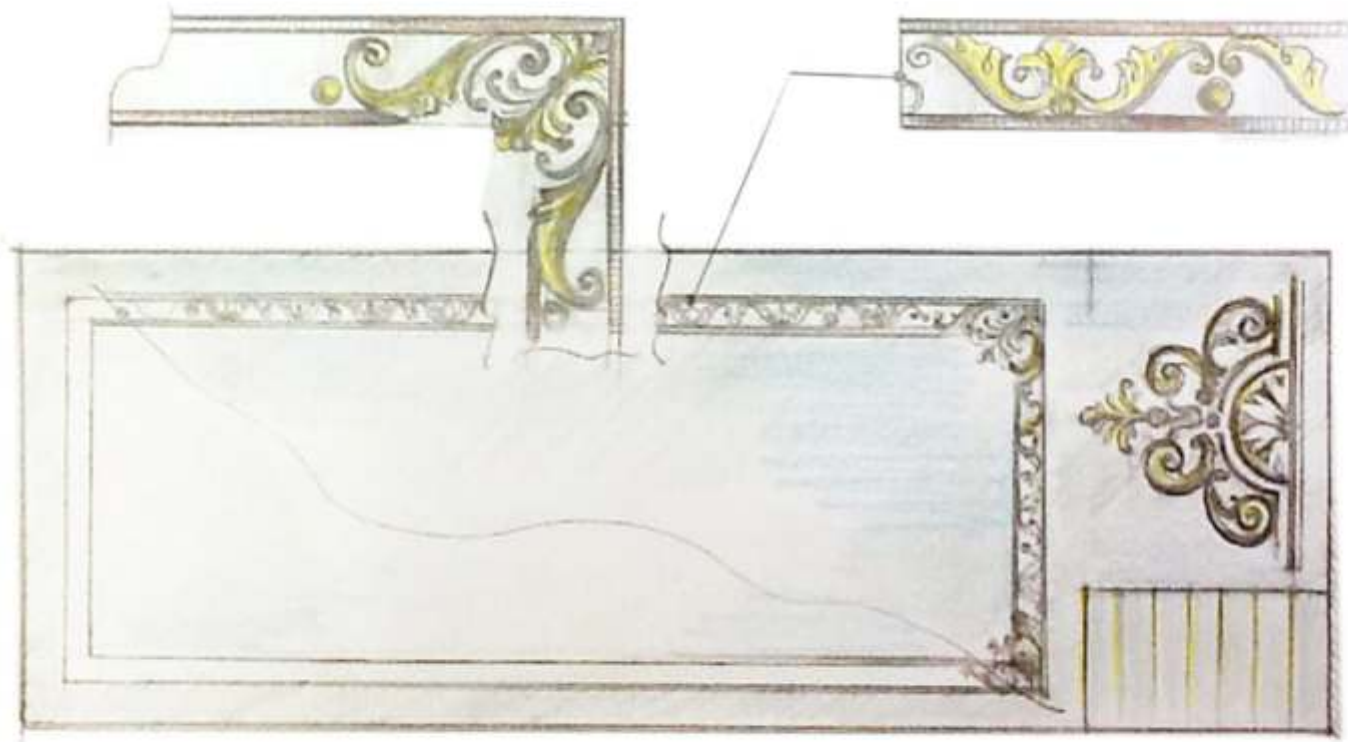

Villa Mosaic Swimming Pool

The highlight of the mosaic design of this swimming pool is the overall mosaic design of the wall, indoor parts of the pool in the house. Scenery as the waves coming from the wall, the coral seagrass and the playful turtles scattered in the swimming pool, waves flowing into the house from the swimming pool. It is a very interesting panoramic mosaic art swimming pool with mosaic hand-cutting and matrix arrangement.

Swimming Pool Mosaic Design

Swimming Pool Mosaic Design

Swimming Pool Mosaic Design

Swimming Pool Mosaic Design

Swimming Pool Mosaic Design

Swimming Pool Mosaic Design

Swimming Pool Mosaic Design

Swimming Pool Mosaic Design

Adhesive Suggestions for Mosaic Decoration of Swimming Pool Lamps

Swimming Pool Mosaic Design

Swimming Pool Mosaic Design

For the arc-shaped small pond or ladder in the swimming pool, the mosaic construction adopts cutting the mosaic into strips, cutting half of the stitched net or paper, and performing the brick arrangement and pasting one by one, which is beautiful and does not need to be aligned. It is a good choice.