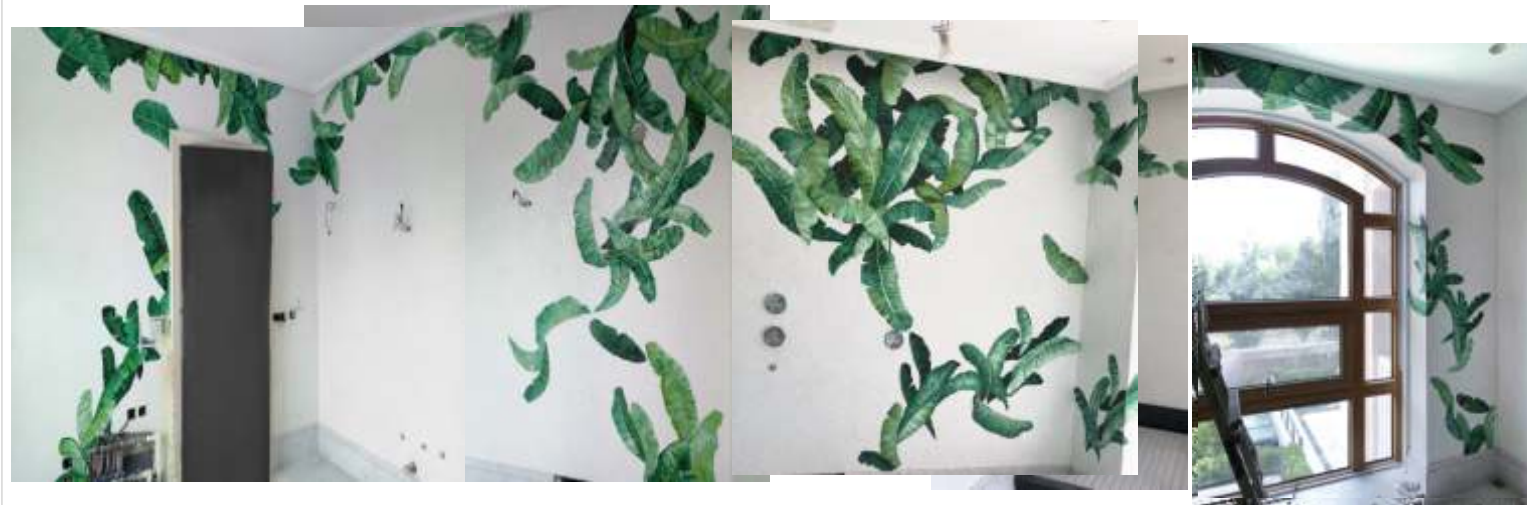

Art Mosaic for Subway Station

Hotel Bar Background Mural

The mural expresses luxurious gold and strong red in interwoven circles. We match the right ratio of gold and red mosaic, also design a suitable arrangement of mosaic sizes. It need efforts for expressing luxury and harmony of whole mosaic art mural of presenting strong interweaving effect to create the atmosphere of the hotel.

Integrated Materials and Process Applications of Ground Art Mural

Annular stone mosaic flower wall puzzle. The entire circular floor uses stone mosaic with hand-cutting, water-jet cutting, self-leveling cement. It is a typical case of various materials and multiple processes production and installation techniques application.

Villa Mural

An artistic mural showing musa leaves dancing with the wind on multiple walls. In addition to cleverly applying multiple shades of green mosaics to express the light and shade changes of the musa leaves, it is also an irregularly circle of the white background color. The pattern is cut and arranged by mosaics to express the dynamics of the whole picture. It is a good try to present theme of the picture with the patterns arranged in single color mosaics. Of course, the organic connection of the mosaics on each wall facilitates on-site construction, which is also the unique feature of this mosaic mural.