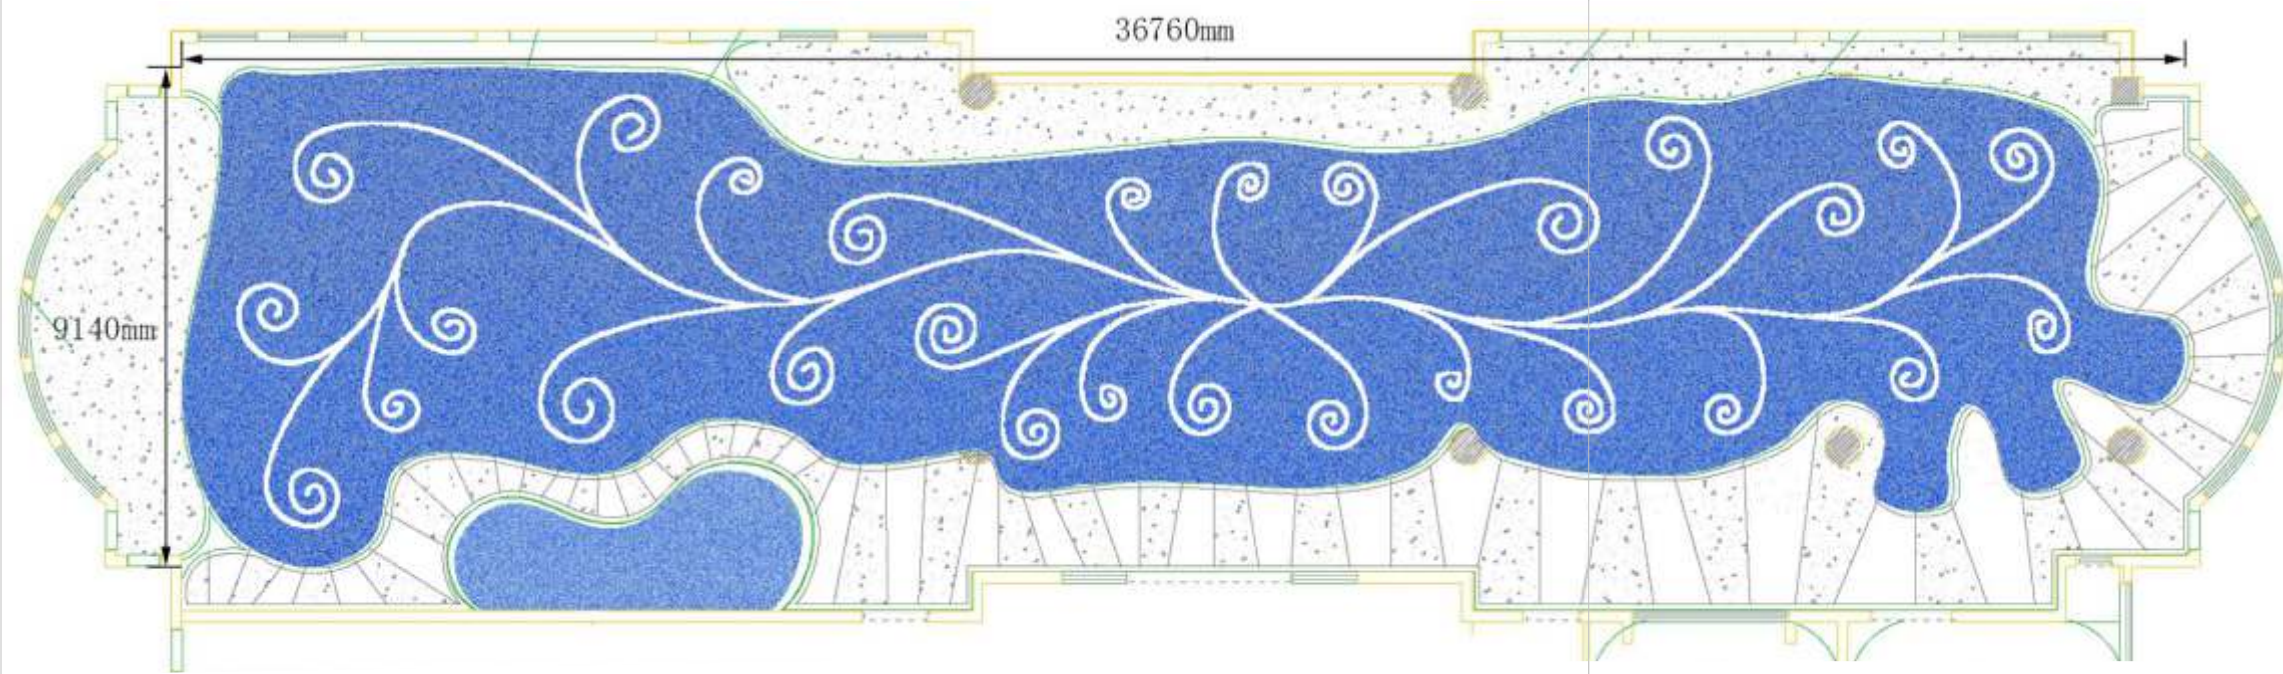

Interior Mosaic Decoration

Hotel Outdoor Large Mosaic Puzzle Art Swimming Pool

Because of the mosaic area of the swimming pool is large, also with an irregular shaped. The positioning of the mosaic puzzle and The boundary line of a circle is the key point of the design. We designed the connection between the wall and the bottom of the irregular shaped pool to a certain arc. The mixed-color mosaic circle edges are connected with arc surfaces to ensure the accurate positioning of the mosaic puzzles and circle edges of the on-site construction to the greatest extent.

Villa Mosaic Swimming Pool

The highlight of the mosaic design of this swimming pool is the overall mosaic design of the wall, indoor parts of the pool in the house. Scenery as the waves coming from the wall, the coral seagrass and the playful turtles scattered in the swimming pool, waves flowing into the house from the swimming pool. It is a very interesting panoramic mosaic art swimming pool with mosaic hand-cutting and matrix arrangement.

Swimming Pool Mosaic Design

Swimming Pool Mosaic Design

Swimming Pool Mosaic Design

Swimming Pool Mosaic Design

Swimming Pool Mosaic Design

Swimming Pool Mosaic Design

Swimming Pool Mosaic Design

Swimming Pool Mosaic Design

Adhesive Suggestions for Mosaic Decoration of Swimming Pool Lamps

Swimming Pool Mosaic Design

Swimming Pool Mosaic Design

For the arc-shaped small pond or ladder in the swimming pool, the mosaic construction adopts cutting the mosaic into strips, cutting half of the stitched net or paper, and performing the brick arrangement and pasting one by one, which is beautiful and does not need to be aligned. It is a good choice.