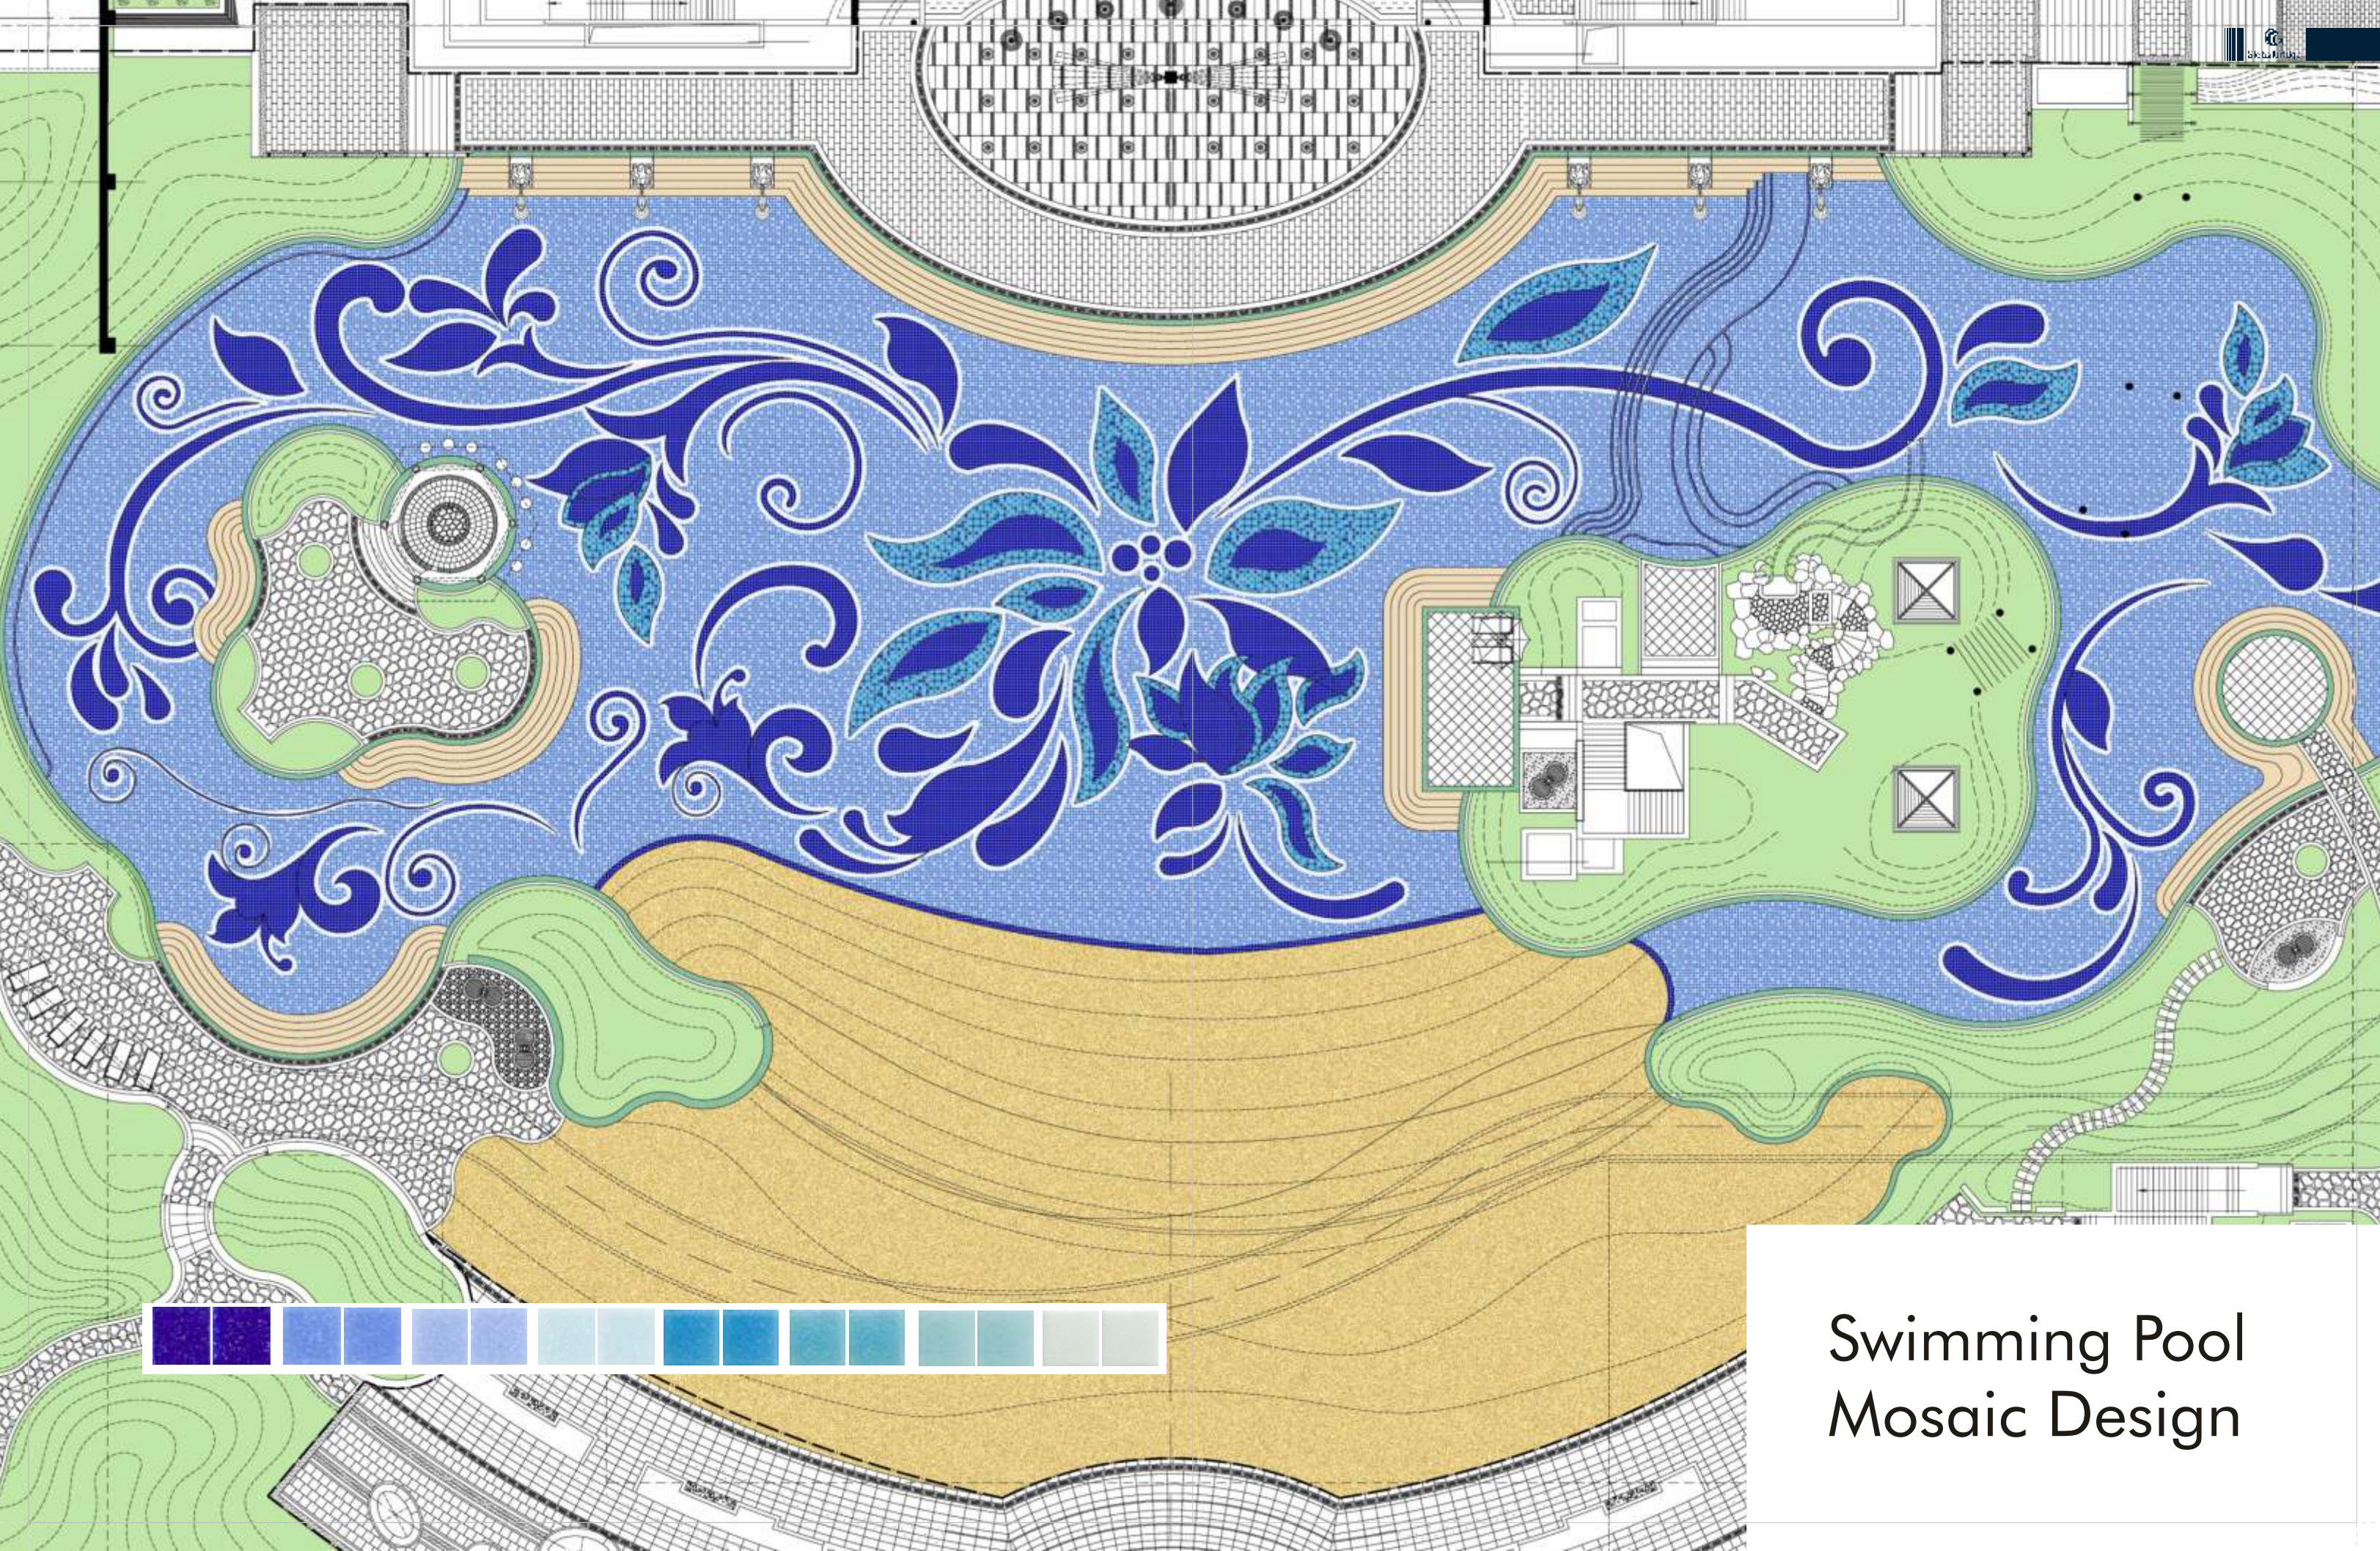

Villa Mosaic Swimming Pool

The highlight of the mosaic design of this swimming pool is the overall mosaic design of the wall, indoor parts of the pool in the house. Scenery as the waves coming from the wall, the coral seagrass and the playful turtles scattered in the swimming pool, waves flowing into the house from the swimming pool. It is a very interesting panoramic mosaic art swimming pool with mosaic hand-cutting and matrix arrangement.

Adhesive Suggestions for Mosaic Decoration of Swimming Pool Lamps

Swimming Pool Mosaic Design

Swimming Pool Mosaic Design

For the arc-shaped small pond or ladder in the swimming pool, the mosaic construction adopts cutting the mosaic into strips, cutting half of the stitched net or paper, and performing the brick arrangement and pasting one by one, which is beautiful and does not need to be aligned. It is a good choice.

Swimming
Pool
Mosaic
Design

Swimming Pool Mosaic Design

Swimming Pool
Mosaic Design

Swimming Pool Mosaic Design

Swimming Pool Mosaic Design

Swimming Pool
Mosaic Design

Swimming Pool
Mosaic Design

Swimming Pool
Mosaic Design

Swimming Pool Mosaic Design

Computer Deepening Design

Painted Draft

Swimming Pool Mosaic Design