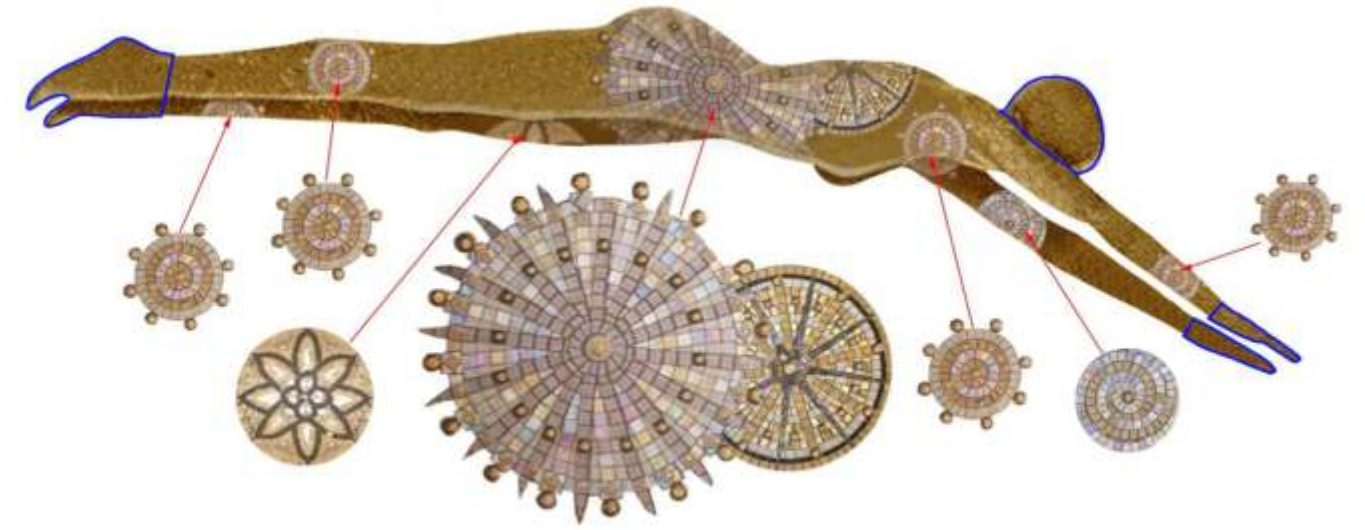

Mosaic Art Work from the artist Mr. Xia Dewu. Composition of the work is free and smooth, and the colors are amazing.

Mosaic production adopts a free and relaxing hand-cutting method. Cold and warm colors are blended with each other. The mosaics are of different sizes, shapes, and colors and gradations. Intertwined together is the characteristic of this mural.

Art Mosaic for Subway Station

Hotel Bar Background Mural

The mural expresses luxurious gold and strong red in interwoven circles. We match the right ratio of gold and red mosaic, also design a suitable arrangement of mosaic sizes. It need efforts for expressing luxury and harmony of whole mosaic art mural of presenting strong interweaving effect to create the atmosphere of the hotel.

This is a clothing show model table mosaic project. The difficulty is how to convert the manually cut and arranged plane mosaic pattern into a special-shaped surface for mounting on the model surface. Our process is to form a local curved paper mold according to the model's curved surface, then unfold the plane panel with the curved paper mold, cut and make the mosaic manually, and then join and paste it on the model surface, The errors generated at the joint shall be cut and joined manually on site to form the overall mounting mosaic pattern of curved surface, which requires patience and meticulous operation and the aesthetic feeling of three-dimensional mosaic decoration.