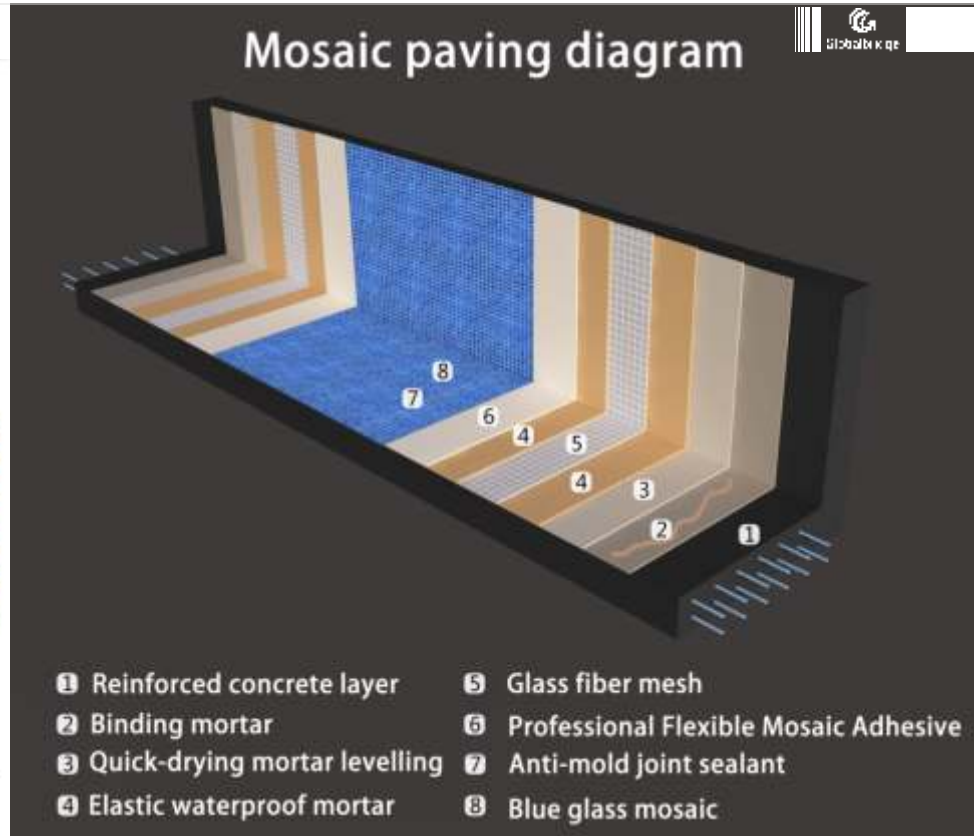

Interior Mosaic Decoration

Hotel Outdoor Large Mosaic Puzzle Art Swimming Pool

Because of the mosaic area of the swimming pool is large, also with an irregular shaped. The positioning of the mosaic puzzle and The boundary line of a circle is the key point of the design. We designed the connection between the wall and the bottom of the irregular shaped pool to a certain arc. The mixed-color mosaic circle edges are connected with arc surfaces to ensure the accurate positioning of the mosaic puzzles and circle edges of the on-site construction to the greatest extent.

Villa Mosaic Swimming Pool

The highlight of the mosaic design of this swimming pool is the overall mosaic design of the wall, indoor parts of the pool in the house. Scenery as the waves coming from the wall, the coral seagrass and the playful turtles scattered in the swimming pool, waves flowing into the house from the swimming pool. It is a very interesting panoramic mosaic art swimming pool with mosaic hand-cutting and matrix arrangement.

Swimming Pool Mosaic Design

Swimming Pool Mosaic Design

Swimming Pool Mosaic Design

Swimming Pool Mosaic Design

Swimming Pool Mosaic Design

Swimming Pool Mosaic Design

Swimming Pool Mosaic Design

Swimming Pool Mosaic Design

Adhesive Suggestions for Mosaic Decoration of Swimming Pool Lamps

Swimming Pool Mosaic Design

Swimming Pool Mosaic Design

For the arc-shaped small pond or ladder in the swimming pool, the mosaic construction adopts cutting the mosaic into strips, cutting half of the stitched net or paper, and performing the brick arrangement and pasting one by one, which is beautiful and does not need to be aligned. It is a good choice.