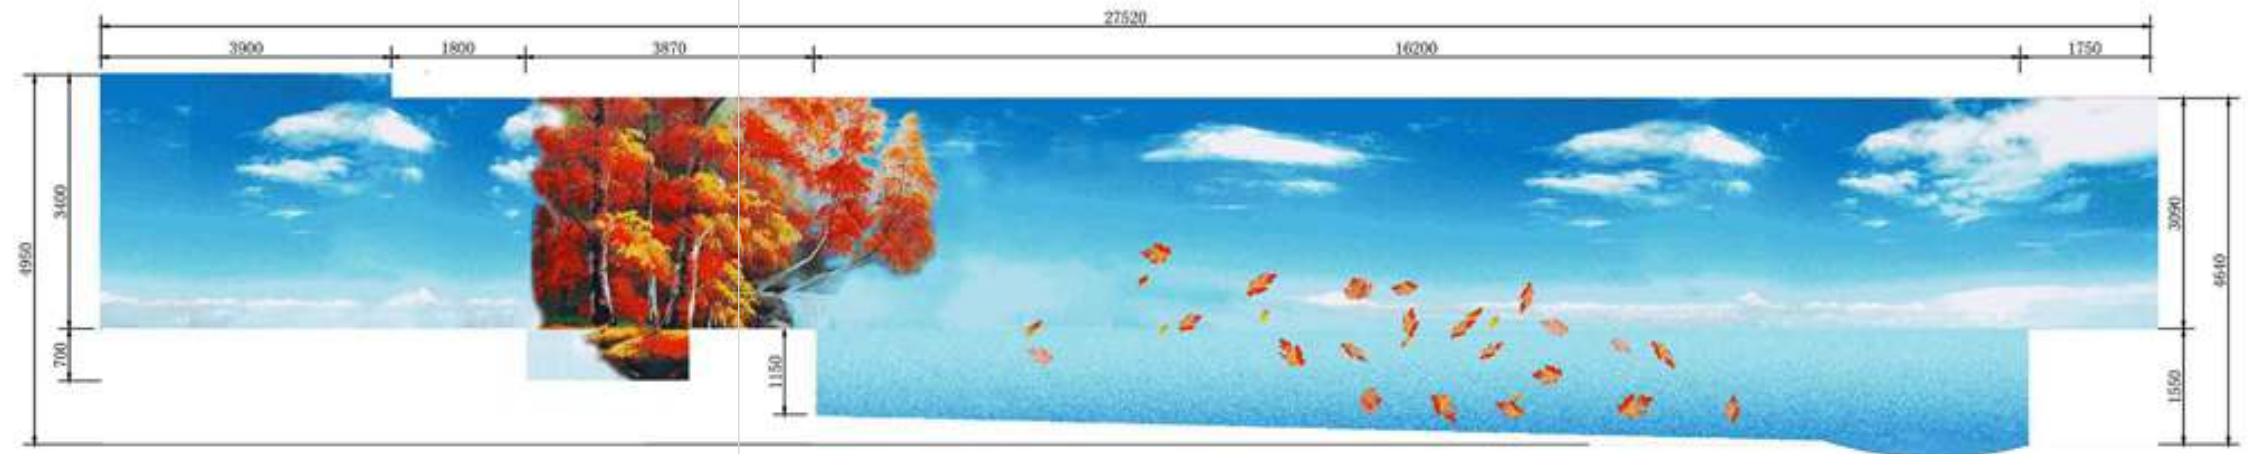

Swimming Pool Mosaic Design