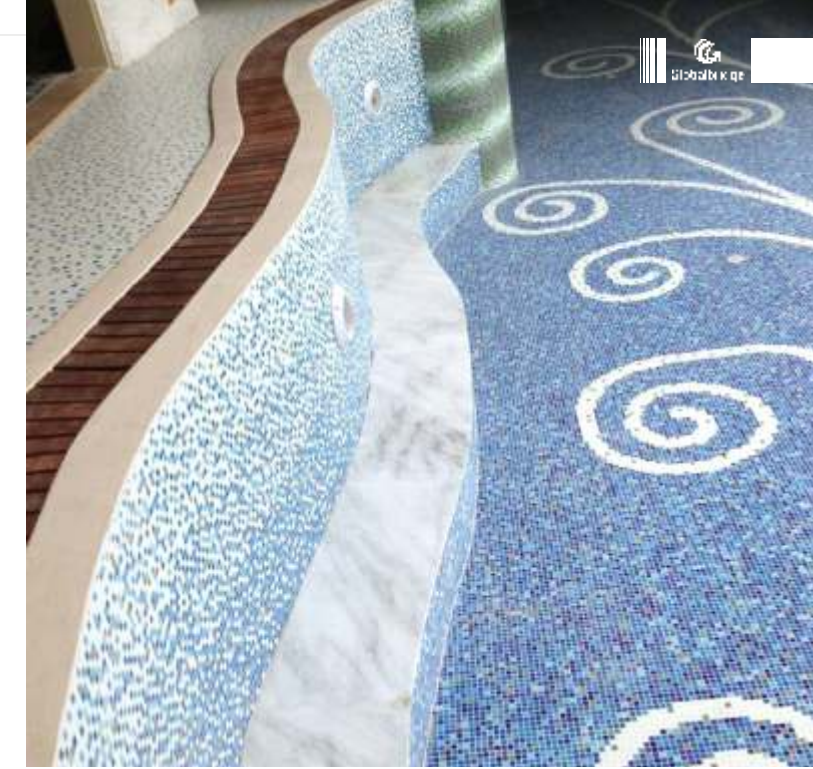

Villa Mosaic Swimming Pool

The highlight of the mosaic design of this swimming pool is the overall mosaic design of the wall, indoor parts of the pool in the house. Scenery as the waves coming from the wall, the coral seagrass and the playful turtles scattered in the swimming pool, waves flowing into the house from the swimming pool. It is a very interesting panoramic mosaic art swimming pool with mosaic hand-cutting and matrix arrangement.

Swimming Pool Mosaic Design

Swimming Pool Mosaic Design

Swimming Pool Mosaic Design

Swimming Pool Mosaic Design

Swimming Pool Mosaic Design

Swimming Pool Mosaic Design

Swimming Pool Mosaic Design

Swimming Pool Mosaic Design

Adhesive Suggestions for Mosaic Decoration of Swimming Pool Lamps

Swimming Pool Mosaic Design

Swimming Pool Mosaic Design

For the arc-shaped small pond or ladder in the swimming pool, the mosaic construction adopts cutting the mosaic into strips, cutting half of the stitched net or paper, and performing the brick arrangement and pasting one by one, which is beautiful and does not need to be aligned. It is a good choice.