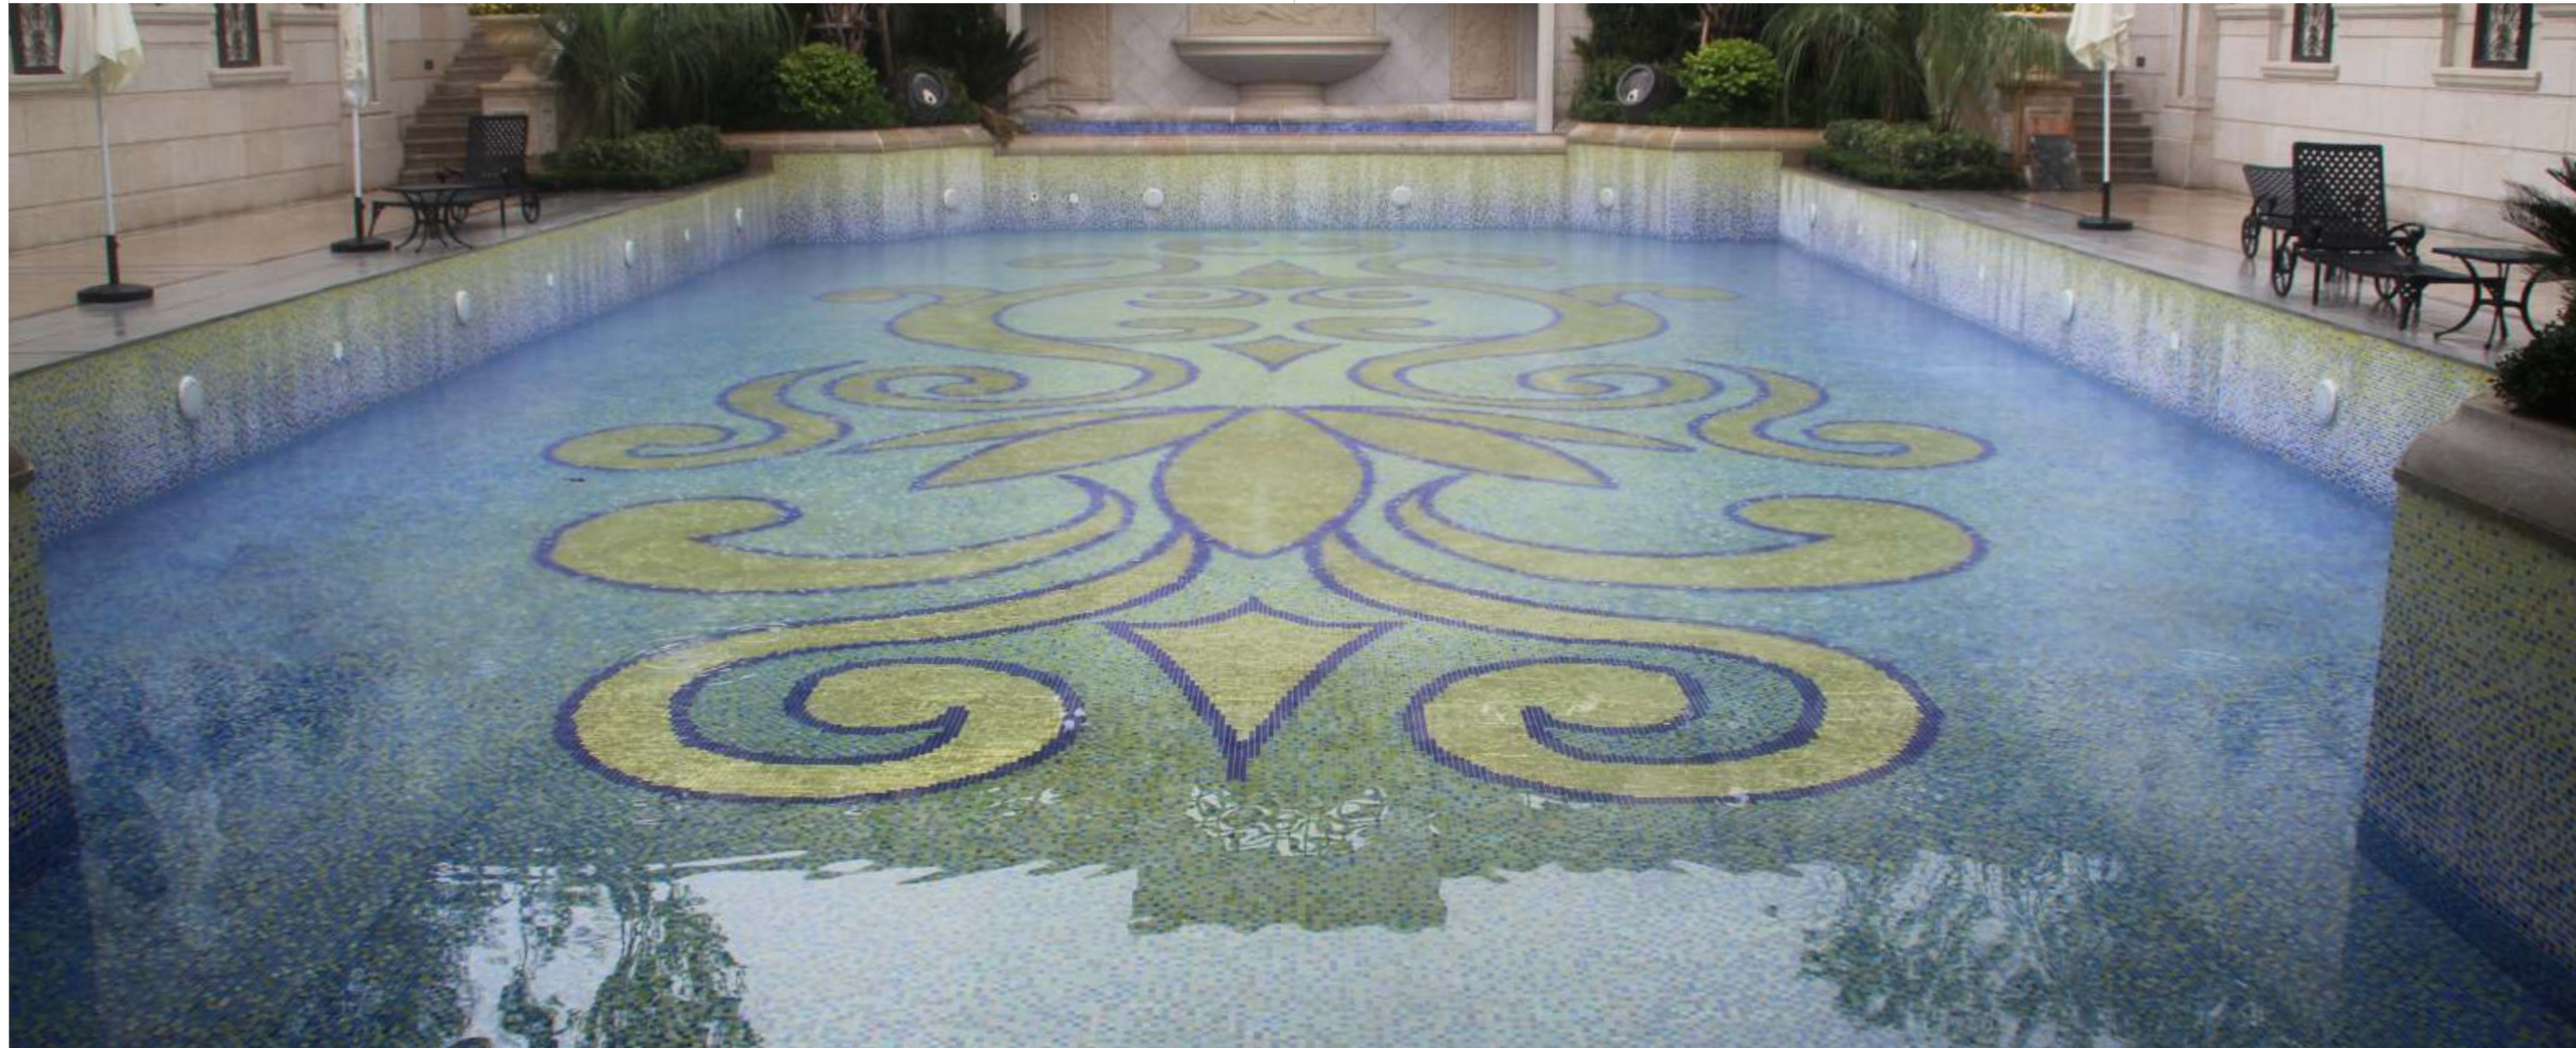

Villa Mosaic Swimming Pool

The highlight of the mosaic design of this swimming pool is the overall mosaic design of the wall, indoor parts of the pool in the house. Scenery as the waves coming from the wall, the coral seagrass and the playful turtles scattered in the swimming pool, waves flowing into the house from the swimming pool. It is a very interesting panoramic mosaic art swimming pool with mosaic hand-cutting and matrix arrangement.

Swimming Pool Mosaic Design

Swimming Pool Mosaic Design

Swimming Pool Mosaic Design

Swimming Pool Mosaic Design

Swimming Pool Mosaic Design

Swimming Pool Mosaic Design

Swimming Pool Mosaic Design

Swimming Pool Mosaic Design

Adhesive Suggestions for Mosaic Decoration of Swimming Pool Lamps

Swimming Pool Mosaic Design

Swimming Pool Mosaic Design

For the arc-shaped small pond or ladder in the swimming pool, the mosaic construction adopts cutting the mosaic into strips, cutting half of the stitched net or paper, and performing the brick arrangement and pasting one by one, which is beautiful and does not need to be aligned. It is a good choice.