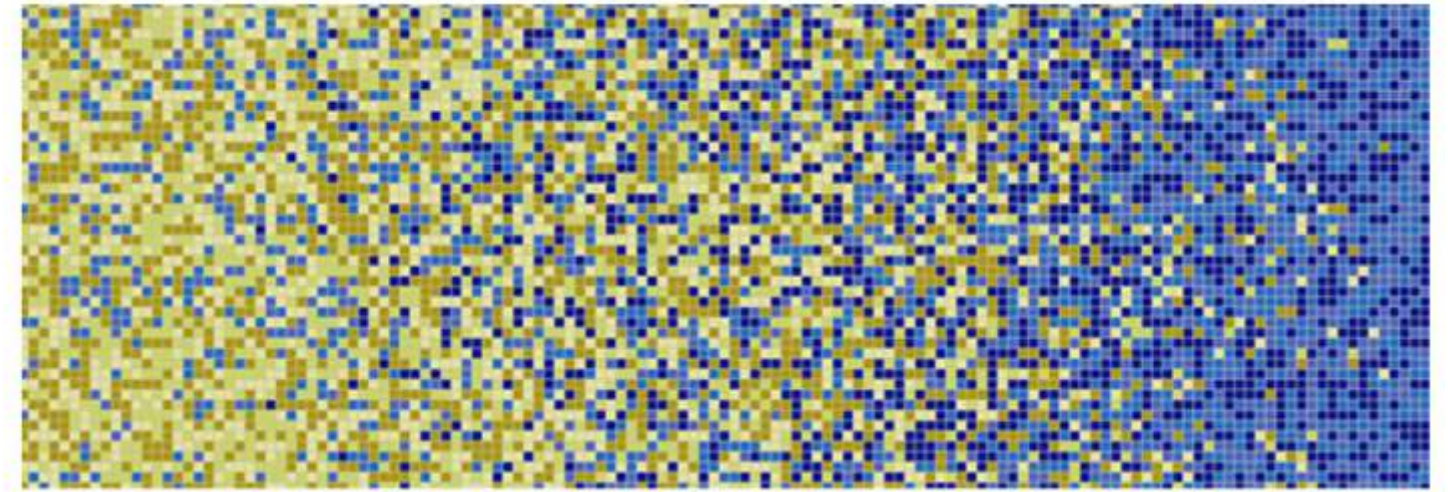

Swimming Pool Mosaic Design