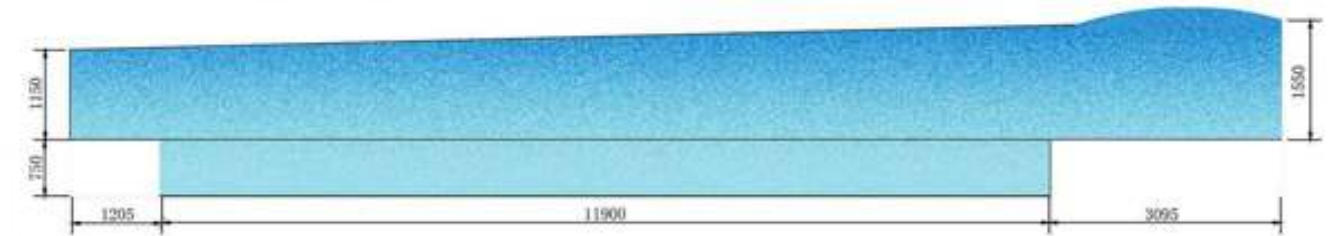

Villa Mosaic Swimming Pool

The highlight of the mosaic design of this swimming pool is the overall mosaic design of the wall, indoor parts of the pool in the house. Scenery as the waves coming from the wall, the coral seagrass and the playful turtles scattered in the swimming pool, waves flowing into the house from the swimming pool. It is a very interesting panoramic mosaic art swimming pool with mosaic hand-cutting and matrix arrangement.

Swimming Pool Mosaic Design

Swimming Pool Mosaic Design

Swimming Pool Mosaic Design

Swimming Pool Mosaic Design

Swimming Pool Mosaic Design

Swimming Pool Mosaic Design

Swimming Pool Mosaic Design

Swimming Pool Mosaic Design

Adhesive Suggestions for Mosaic Decoration of Swimming Pool Lamps

Swimming Pool Mosaic Design

Swimming Pool Mosaic Design

For the arc-shaped small pond or ladder in the swimming pool, the mosaic construction adopts cutting the mosaic into strips, cutting half of the stitched net or paper, and performing the brick arrangement and pasting one by one, which is beautiful and does not need to be aligned. It is a good choice.