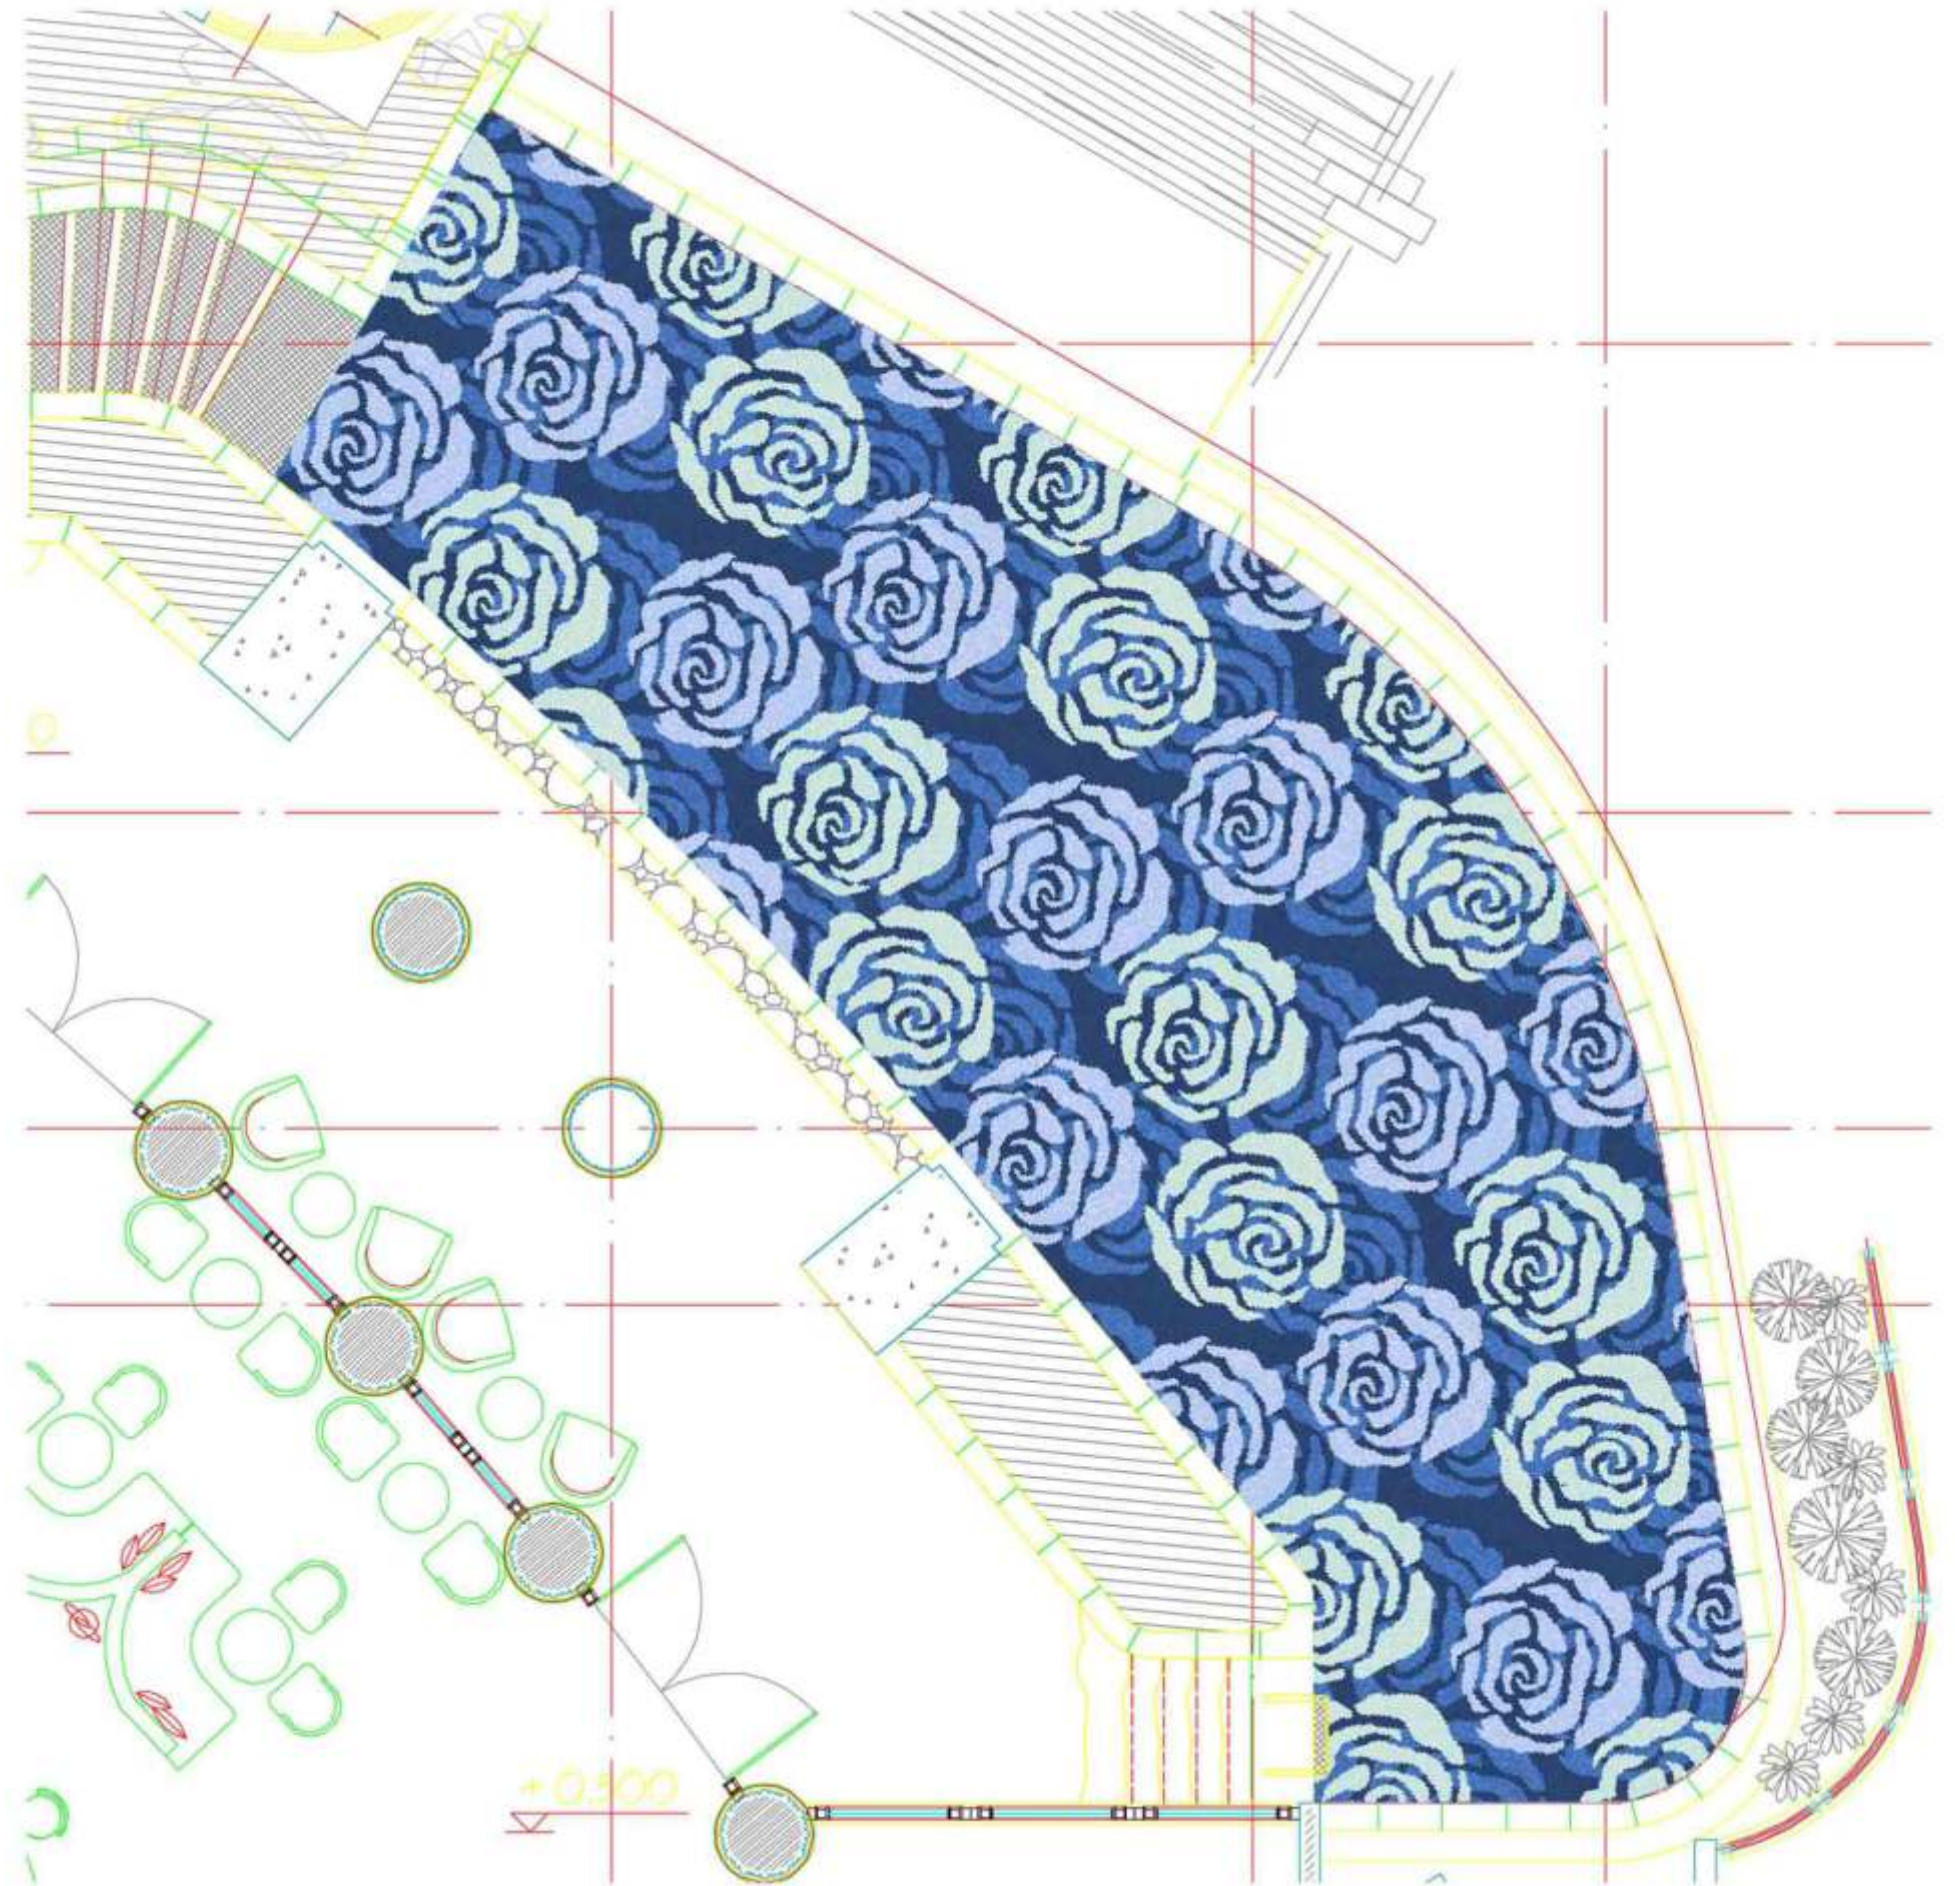

Adhesive Suggestions for Mosaic Decoration of Swimming Pool Lamps

Swimming Pool Mosaic Design

Swimming Pool Mosaic Design

For the arc-shaped small pond or ladder in the swimming pool, the mosaic construction adopts cutting the mosaic into strips, cutting half of the stitched net or paper, and performing the brick arrangement and pasting one by one, which is beautiful and does not need to be aligned. It is a good choice.

Swimming
Pool
Mosaic
Design

Swimming Pool Mosaic Design

Swimming Pool
Mosaic Design

Swimming Pool Mosaic Design

Swimming Pool Mosaic Design

Swimming Pool
Mosaic Design

Swimming Pool
Mosaic Design

Swimming Pool
Mosaic Design

Swimming Pool Mosaic Design

Computer Deepening Design

Painted Draft

Swimming Pool Mosaic Design