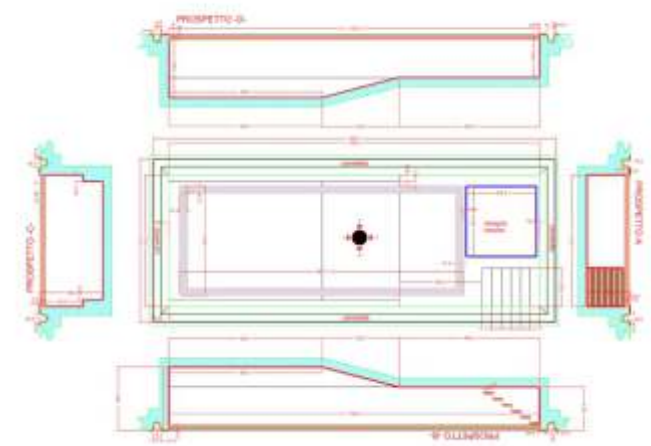

Swimming Pool Mosaic Design