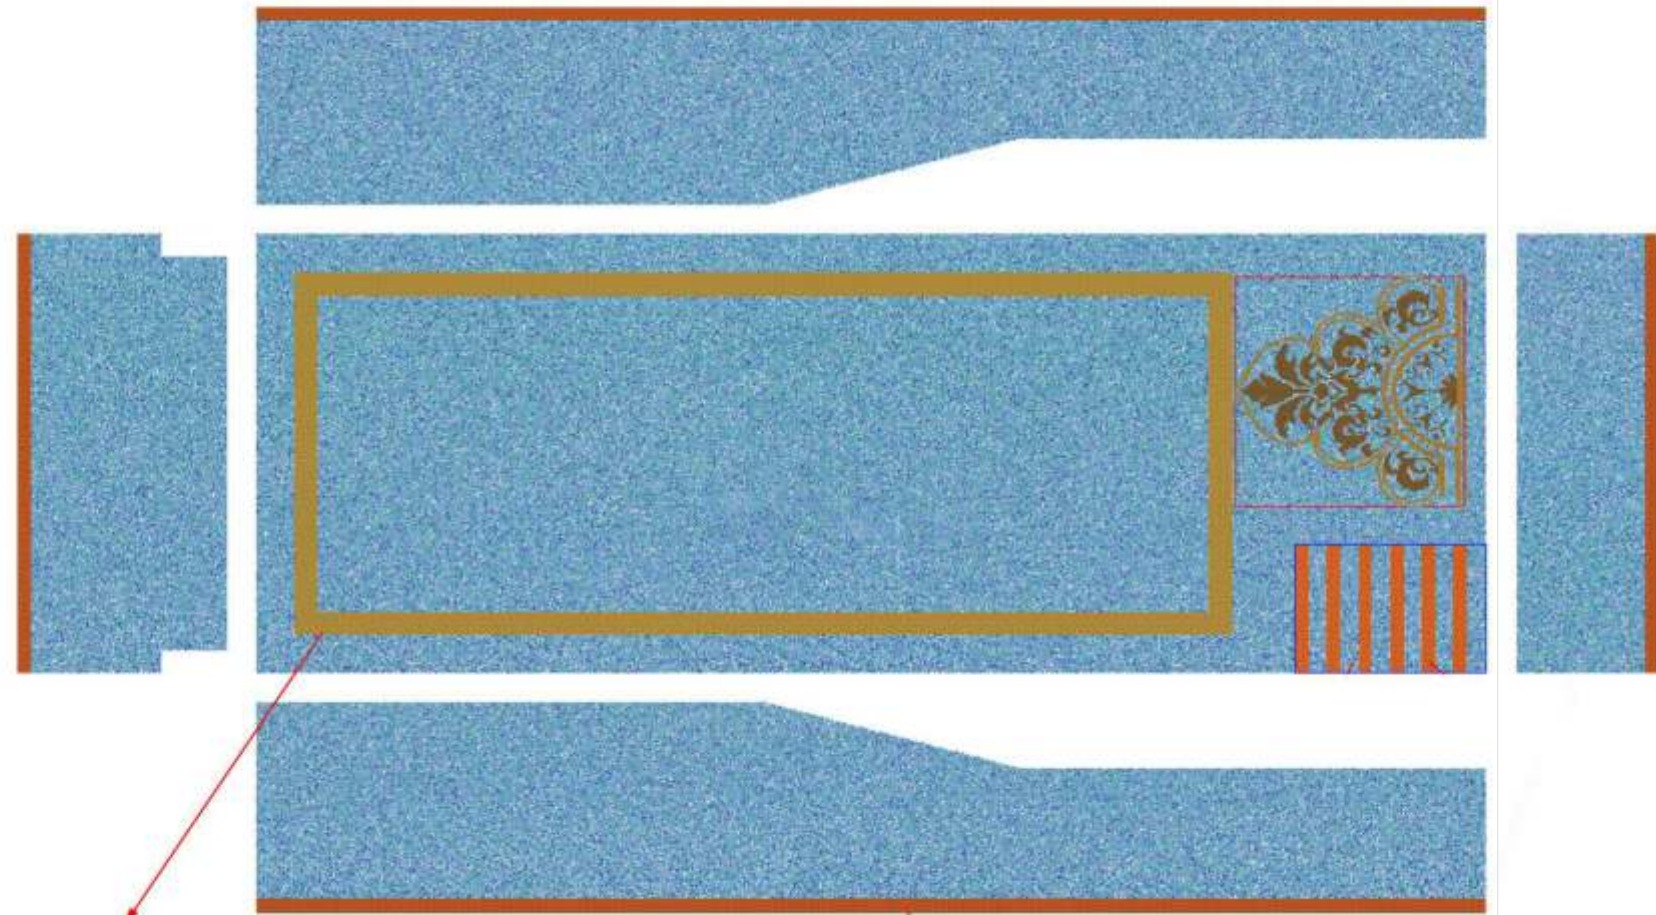

Swimming Pool Mosaic Design