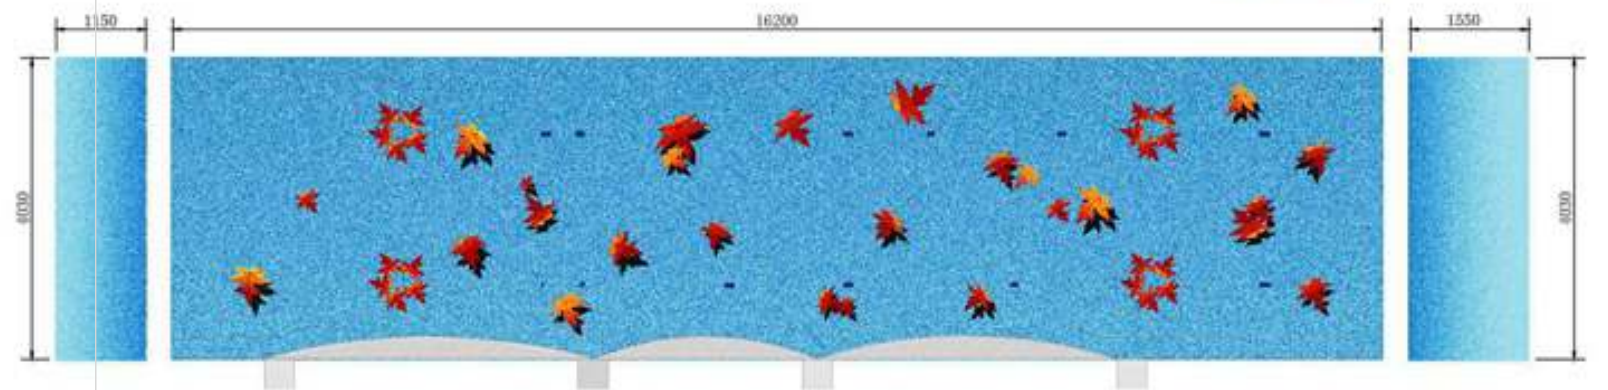

Villa Mosaic Swimming Pool

The highlight of the mosaic design of this swimming pool is the overall mosaic design of the wall, indoor parts of the pool in the house. Scenery as the waves coming from the wall, the coral seagrass and the playful turtles scattered in the swimming pool, waves flowing into the house from the swimming pool. It is a very interesting panoramic mosaic art swimming pool with mosaic hand-cutting and matrix arrangement.

Swimming Pool Mosaic Design

Swimming Pool Mosaic Design

Swimming Pool Mosaic Design

Swimming Pool Mosaic Design

Swimming Pool Mosaic Design

Swimming Pool Mosaic Design

Swimming Pool Mosaic Design

Swimming Pool Mosaic Design

Adhesive Suggestions for Mosaic Decoration of Swimming Pool Lamps

Swimming Pool Mosaic Design

Swimming Pool Mosaic Design

For the arc-shaped small pond or ladder in the swimming pool, the mosaic construction adopts cutting the mosaic into strips, cutting half of the stitched net or paper, and performing the brick arrangement and pasting one by one, which is beautiful and does not need to be aligned. It is a good choice.