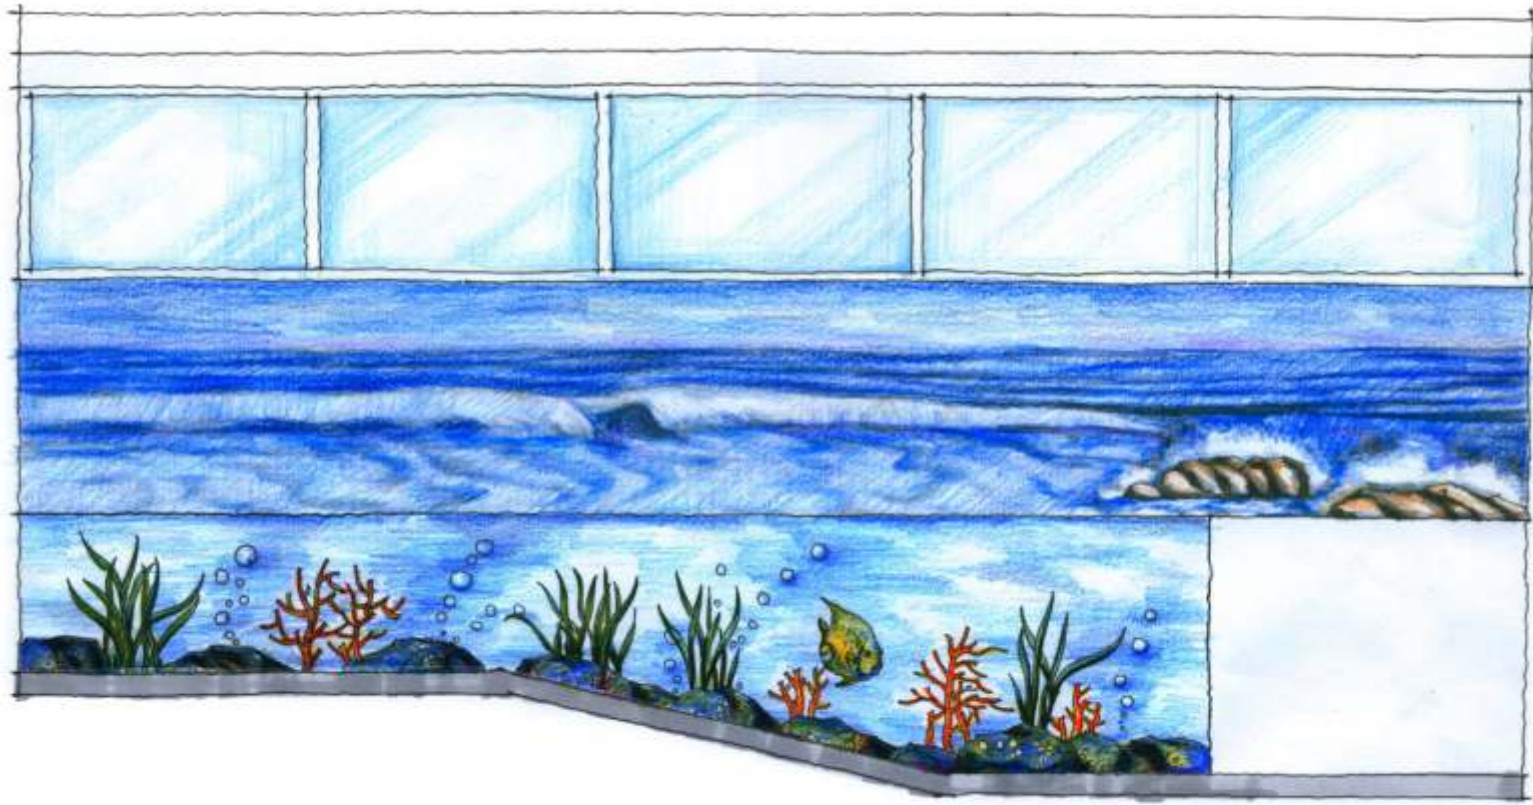

Interior Mosaic Decoration

Hotel Outdoor Large Mosaic Puzzle Art Swimming Pool

Because of the mosaic area of the swimming pool is large, also with an irregular shaped. The positioning of the mosaic puzzle and The boundary line of a circle is the key point of the design. We designed the connection between the wall and the bottom of the irregular shaped pool to a certain arc. The mixed-color mosaic circle edges are connected with arc surfaces to ensure the accurate positioning of the mosaic puzzles and circle edges of the on-site construction to the greatest extent.

Villa Mosaic Swimming Pool

The highlight of the mosaic design of this swimming pool is the overall mosaic design of the wall, indoor parts of the pool in the house. Scenery as the waves coming from the wall, the coral seagrass and the playful turtles scattered in the swimming pool, waves flowing into the house from the swimming pool. It is a very interesting panoramic mosaic art swimming pool with mosaic hand-cutting and matrix arrangement.