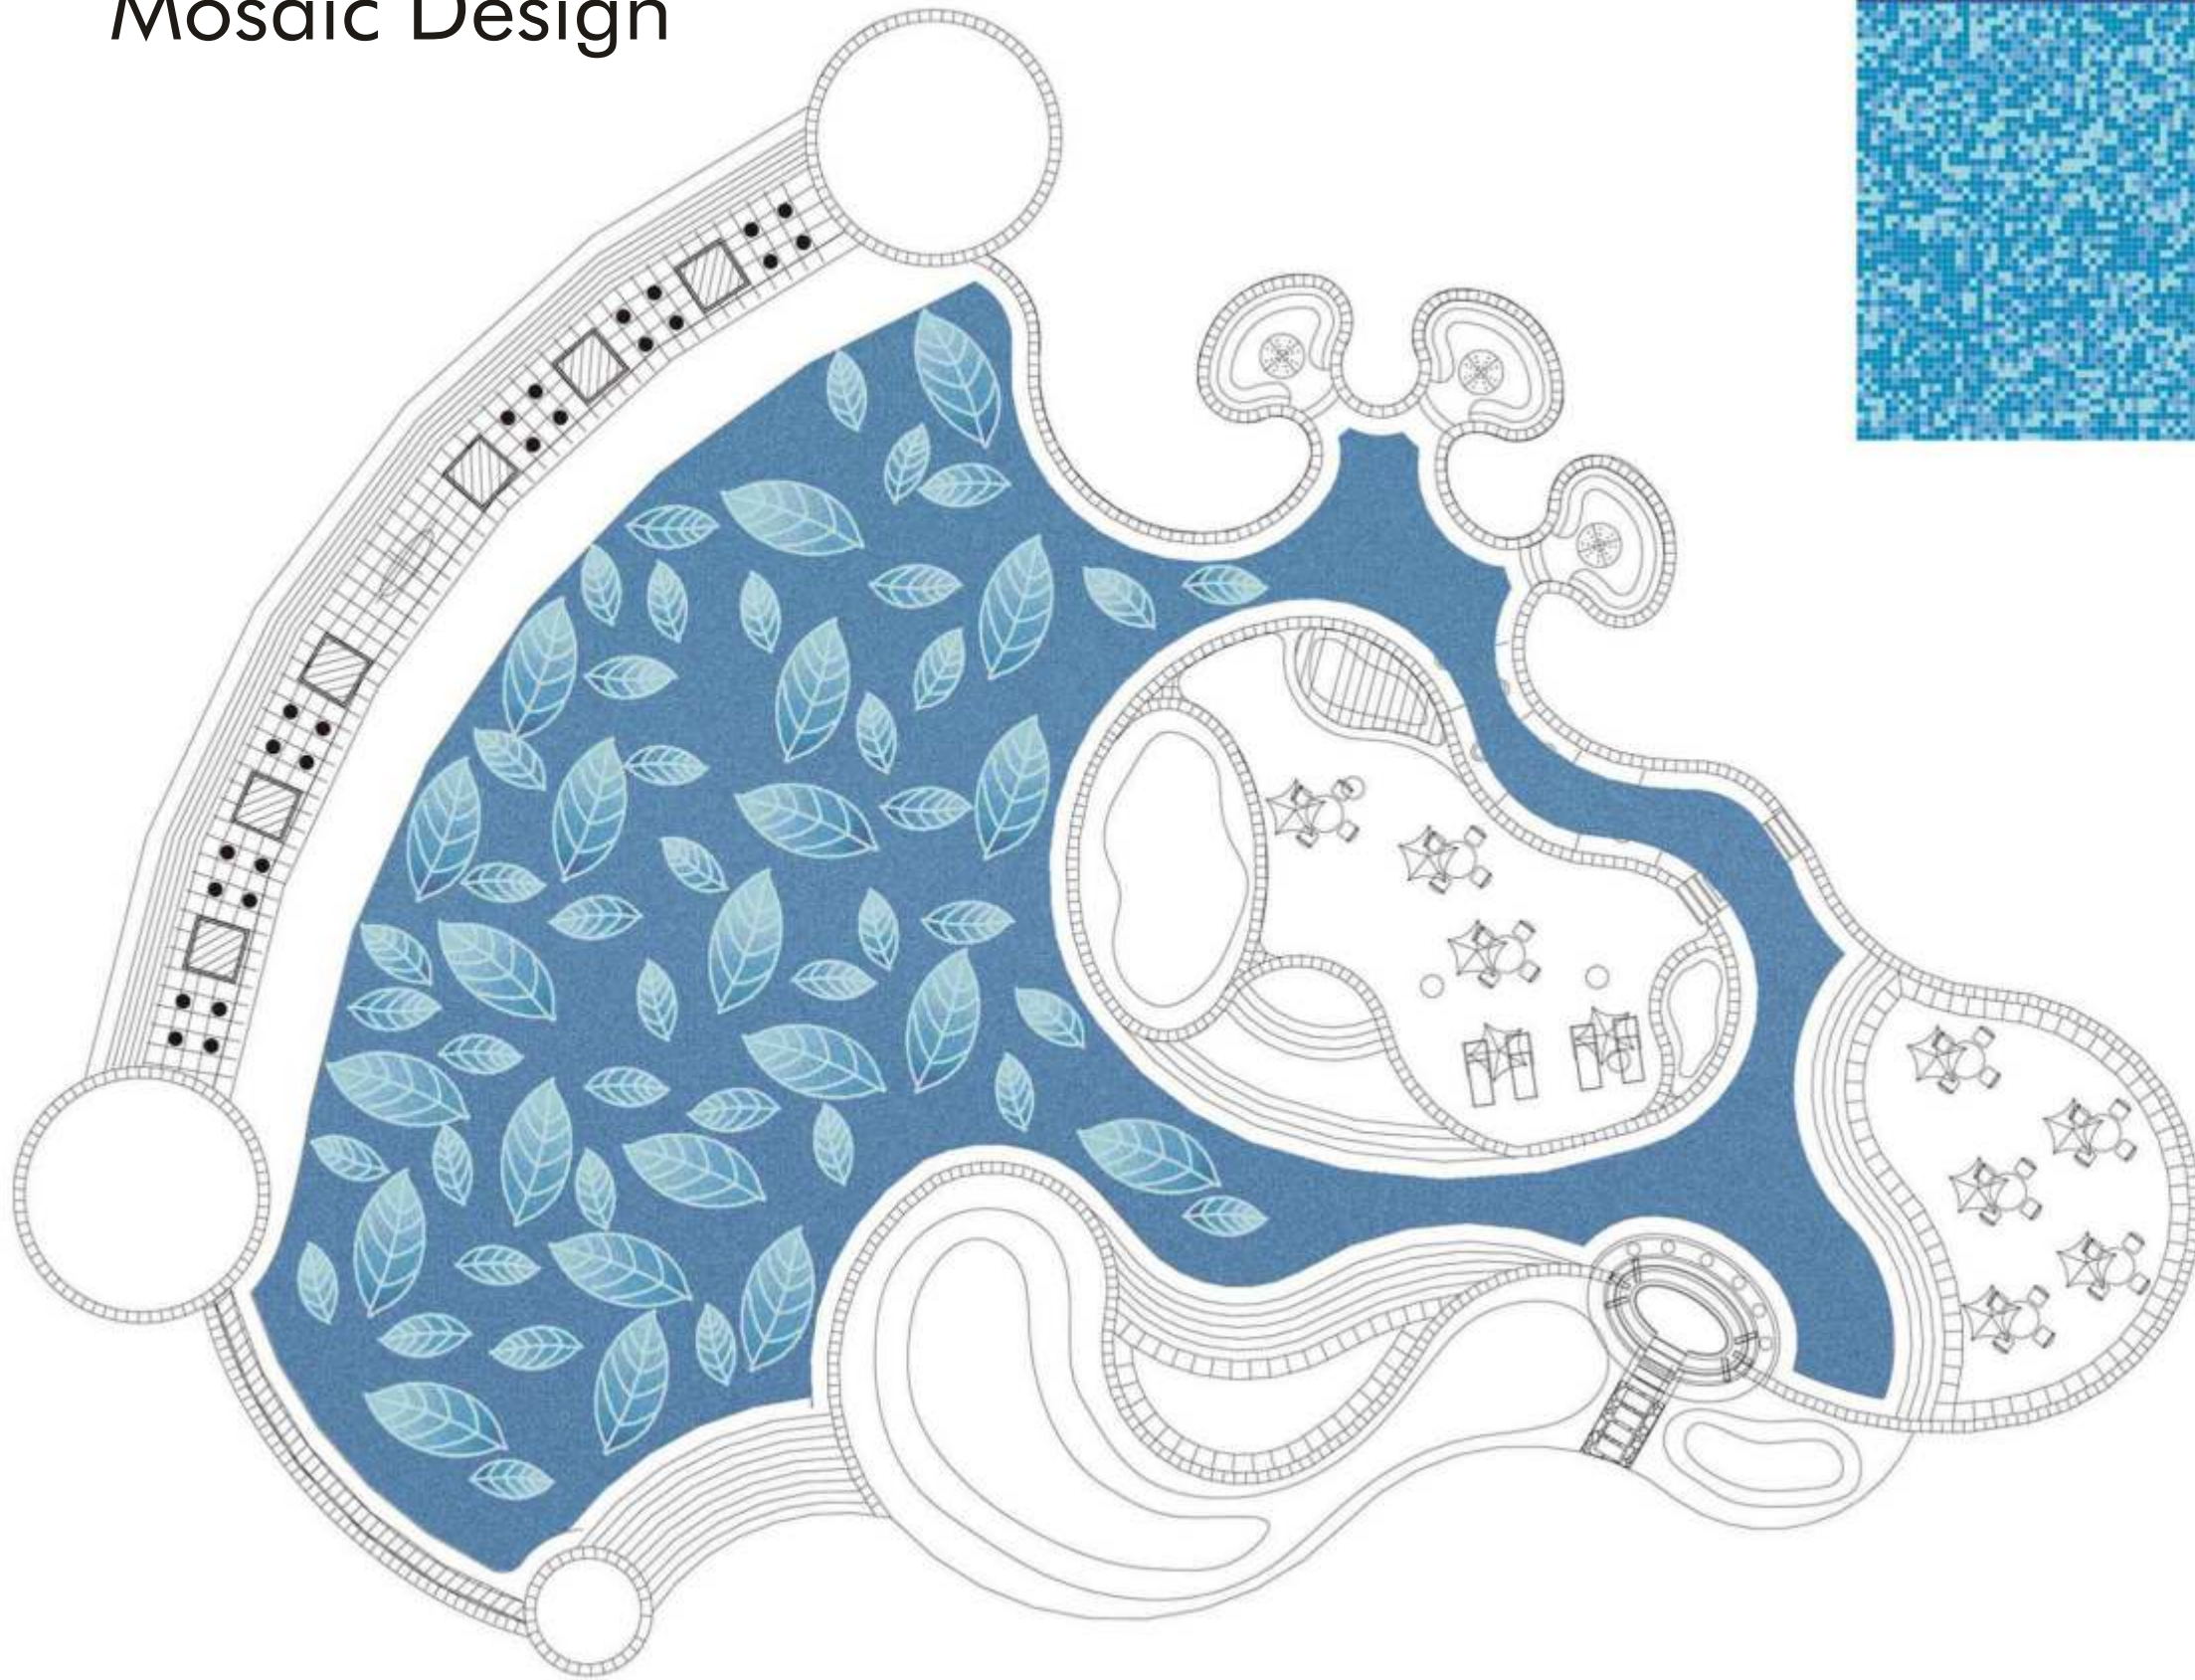

Art Mosaic Mural

A mural of butterflies dancing against the background of a blue sky, which is a Mosaic of gradient matrix. The butterfly is a hand-cut Mosaic with a frame. There is a dark projection between the butterfly and the sky. The butterfly looks like flying in the sky from a distance.

Adhesive Suggestions for Mosaic Decoration of Swimming Pool Lamps

Swimming Pool Mosaic Design

Swimming Pool Mosaic Design

For the arc-shaped small pond or ladder in the swimming pool, the mosaic construction adopts cutting the mosaic into strips, cutting half of the stitched net or paper, and performing the brick arrangement and pasting one by one, which is beautiful and does not need to be aligned. It is a good choice.

Swimming
Pool
Mosaic
Design

Swimming Pool Mosaic Design

Swimming Pool
Mosaic Design

Swimming Pool Mosaic Design

Swimming Pool Mosaic Design

Swimming Pool
Mosaic Design

Swimming Pool
Mosaic Design

Swimming Pool
Mosaic Design

Swimming Pool Mosaic Design

Computer Deepening Design

Painted Draft

Swimming Pool Mosaic Design