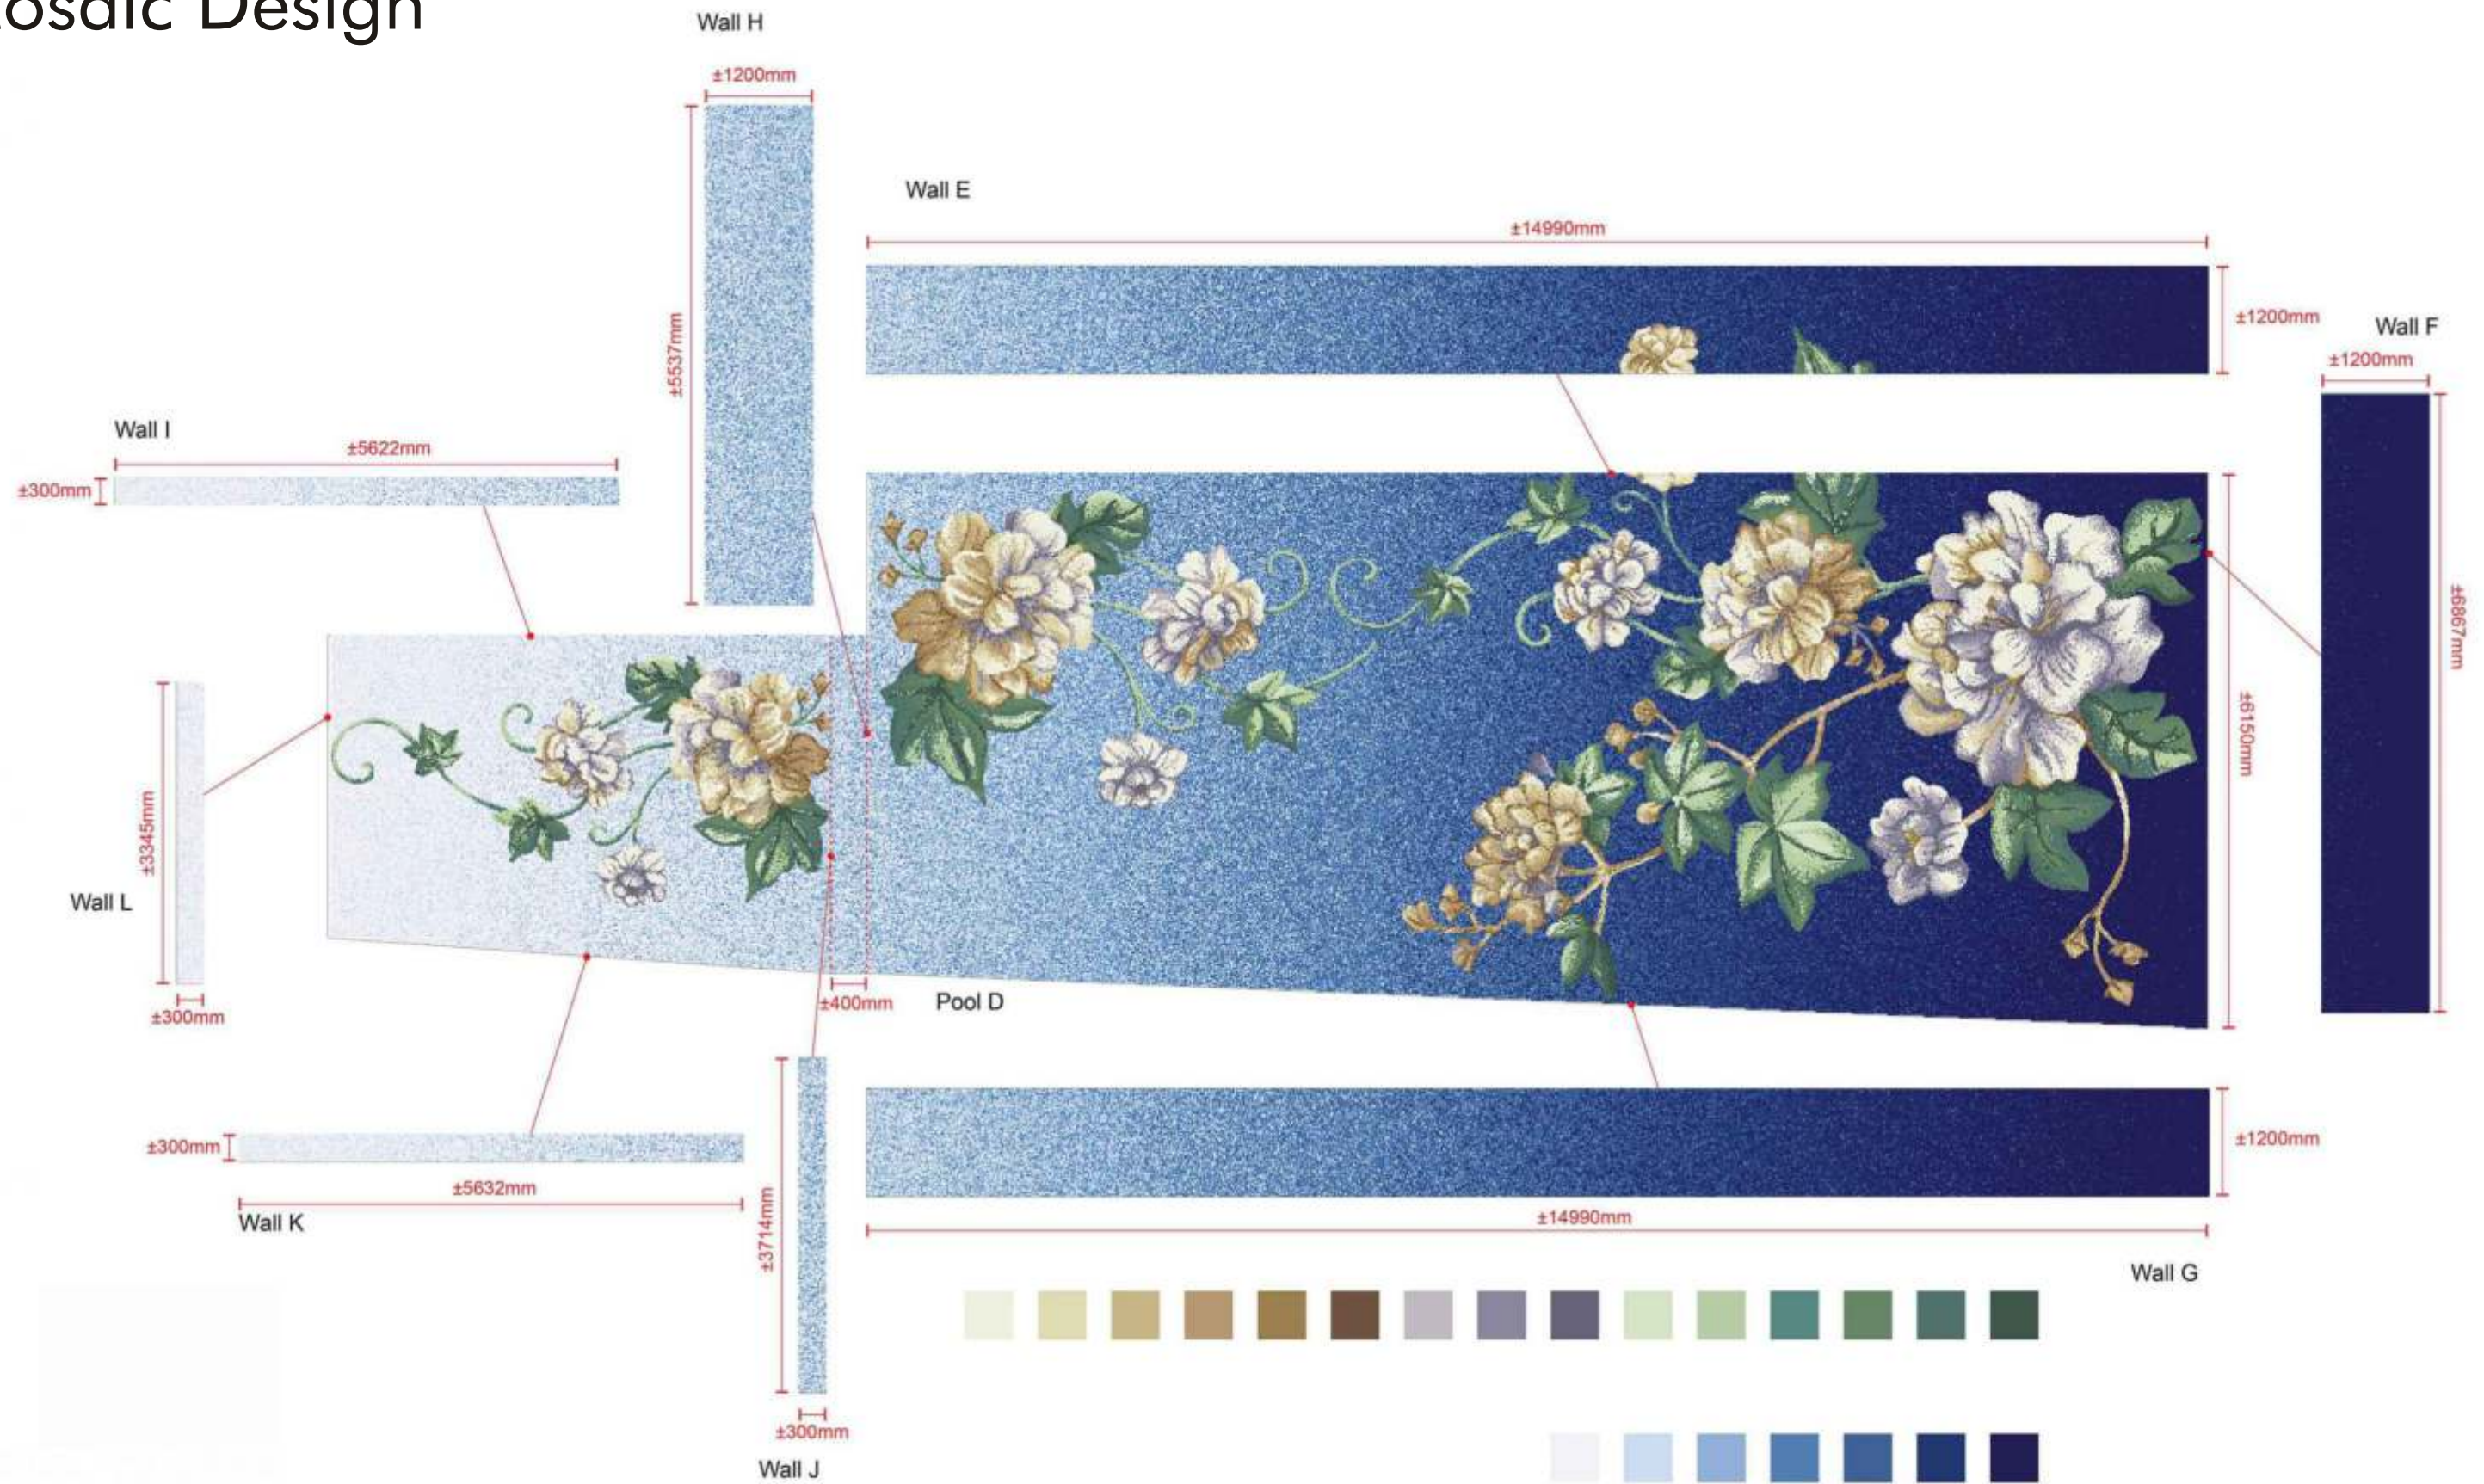

Swimming Pool Mosaic Design