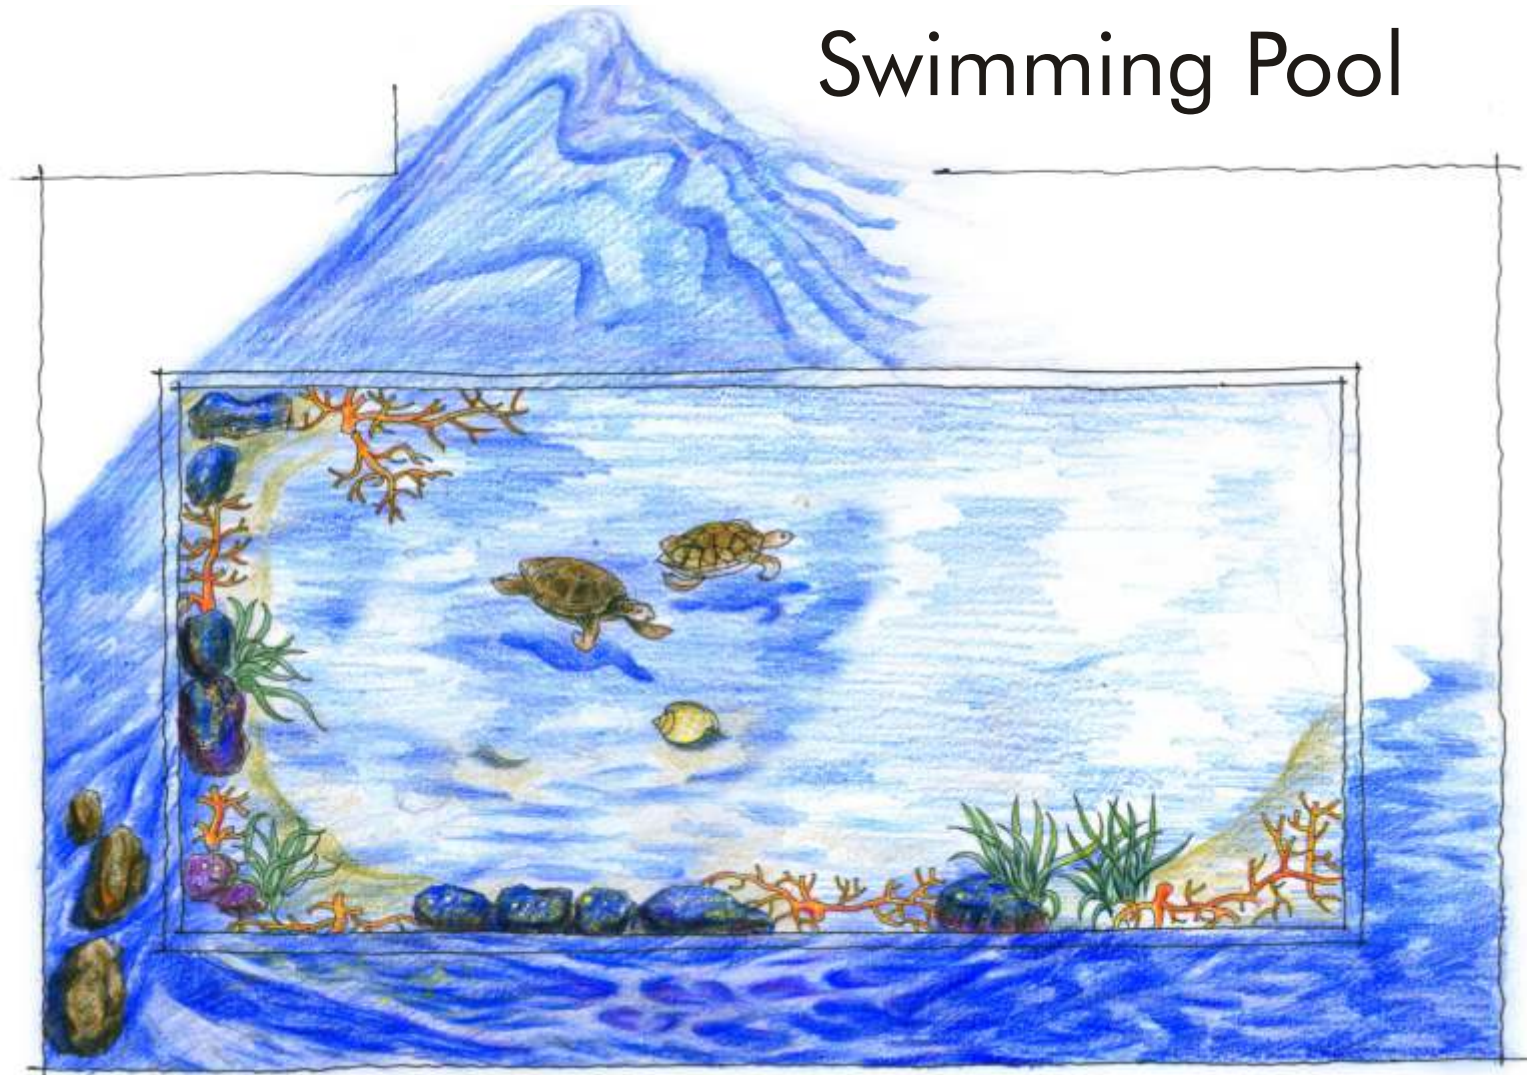

Villa Mural

An artistic mural showing musa leaves dancing with the wind on multiple walls. In addition to cleverly applying multiple shades of green mosaics to express the light and shade changes of the musa leaves, it is also an irregularly circle of the white background color. The pattern is cut and arranged by mosaics to express the dynamics of the whole picture. It is a good try to present theme of the picture with the patterns arranged in single color mosaics. Of course, the organic connection of the mosaics on each wall facilitates on-site construction, which is also the unique feature of this mosaic mural.

Interior Mosaic Decoration

Hotel Outdoor Large Mosaic Puzzle Art Swimming Pool

Because of the mosaic area of the swimming pool is large, also with an irregular shaped. The positioning of the mosaic puzzle and The boundary line of a circle is the key point of the design. We designed the connection between the wall and the bottom of the irregular shaped pool to a certain arc. The mixed-color mosaic circle edges are connected with arc surfaces to ensure the accurate positioning of the mosaic puzzles and circle edges of the on-site construction to the greatest extent.

Villa Mosaic Swimming Pool

The highlight of the mosaic design of this swimming pool is the overall mosaic design of the wall, indoor parts of the pool in the house. Scenery as the waves coming from the wall, the coral seagrass and the playful turtles scattered in the swimming pool, waves flowing into the house from the swimming pool. It is a very interesting panoramic mosaic art swimming pool with mosaic hand-cutting and matrix arrangement.