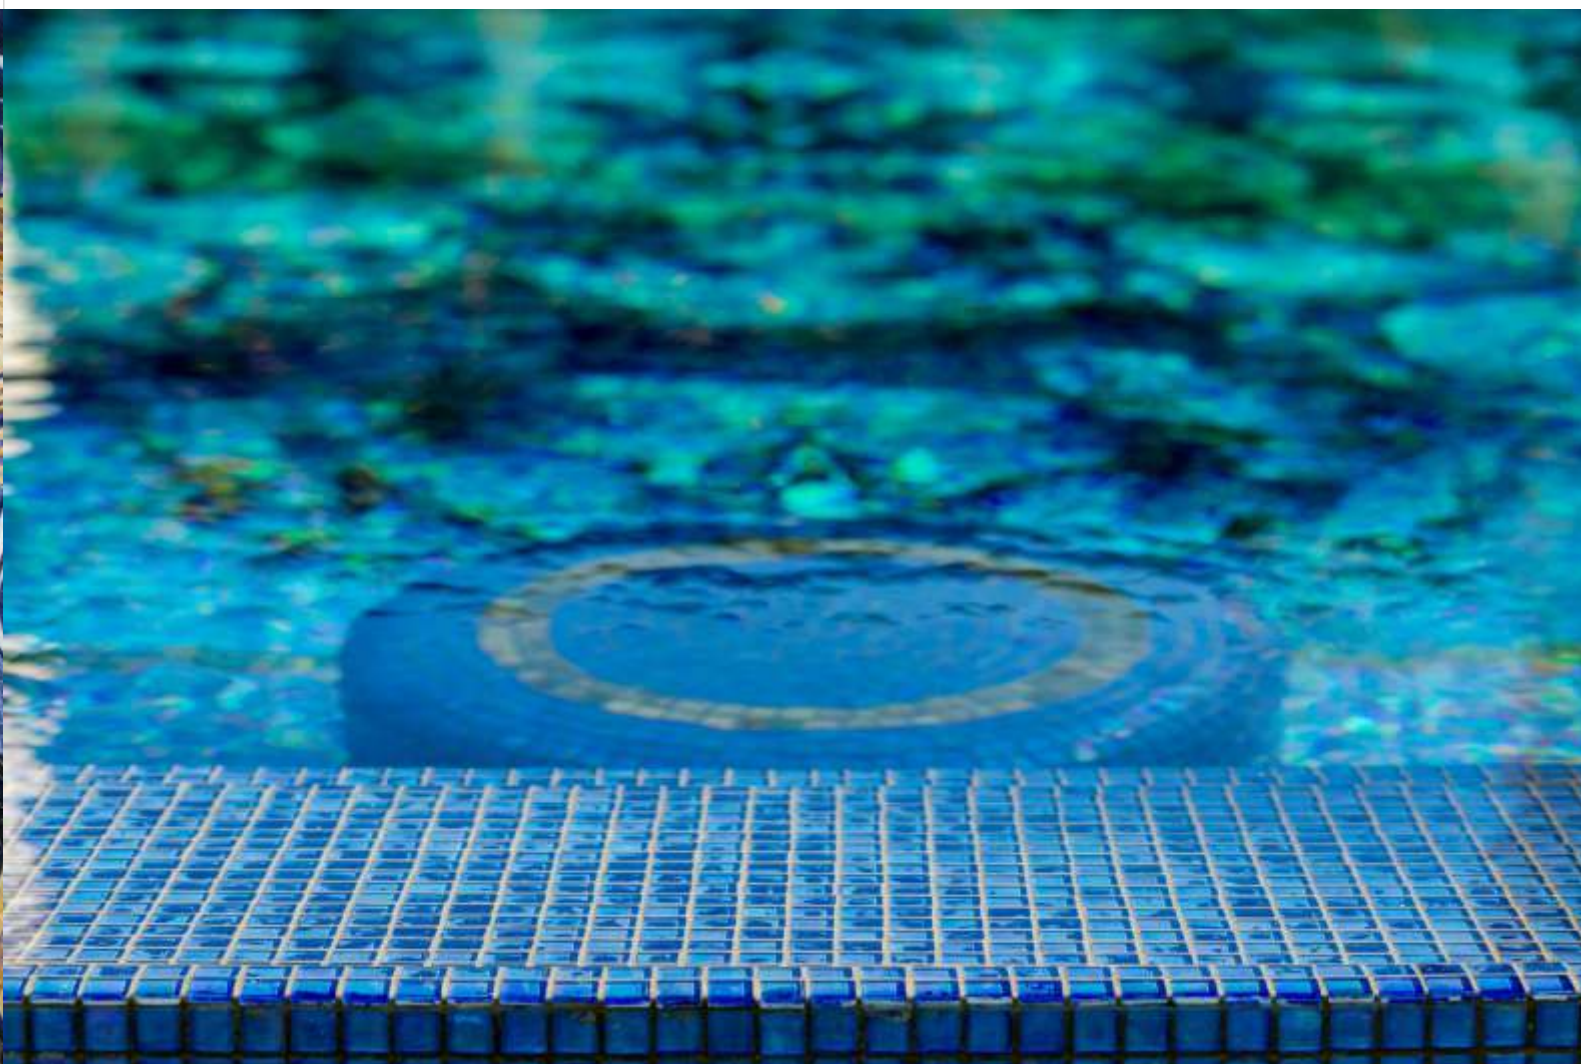

Swimming Pool Mosaic Design