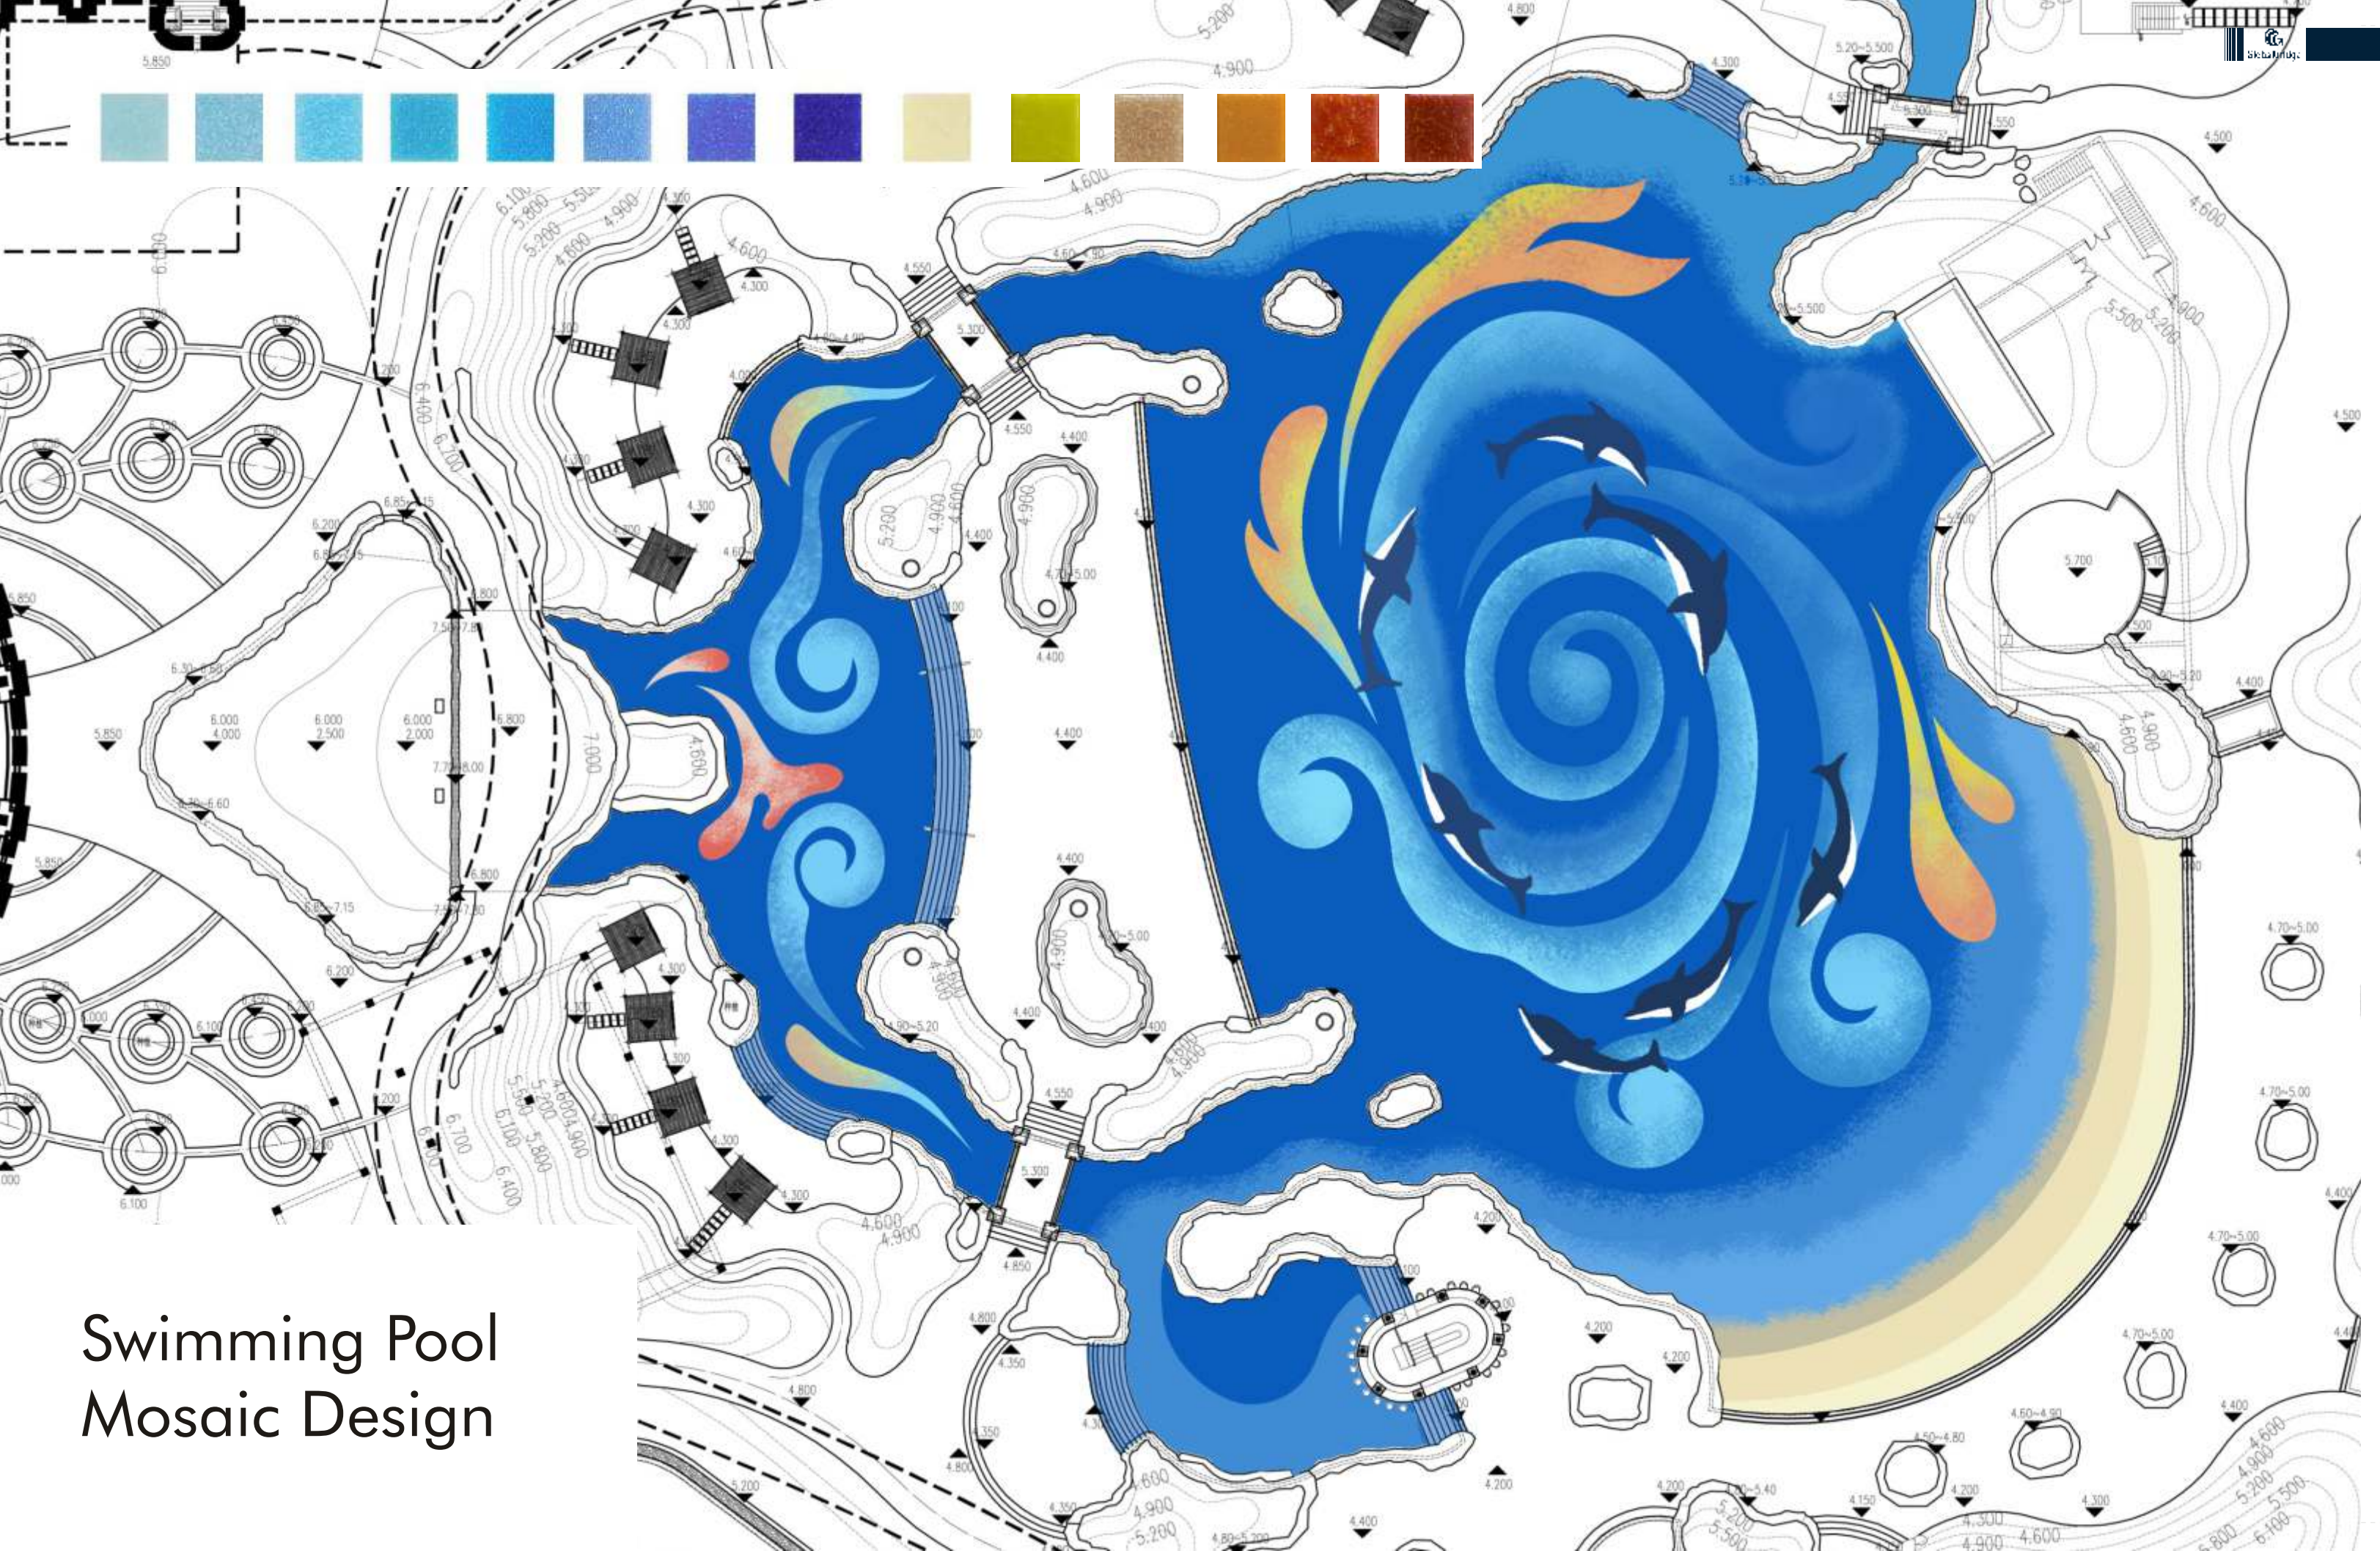

Villa Mosaic Swimming Pool

The highlight of the mosaic design of this swimming pool is the overall mosaic design of the wall, indoor parts of the pool in the house. Scenery as the waves coming from the wall, the coral seagrass and the playful turtles scattered in the swimming pool, waves flowing into the house from the swimming pool. It is a very interesting panoramic mosaic art swimming pool with mosaic hand-cutting and matrix arrangement.

Adhesive Suggestions for Mosaic Decoration of Swimming Pool Lamps

Swimming Pool Mosaic Design

Swimming Pool Mosaic Design

For the arc-shaped small pond or ladder in the swimming pool, the mosaic construction adopts cutting the mosaic into strips, cutting half of the stitched net or paper, and performing the brick arrangement and pasting one by one, which is beautiful and does not need to be aligned. It is a good choice.

Swimming
Pool
Mosaic
Design

Swimming Pool Mosaic Design

Swimming Pool
Mosaic Design

Swimming Pool Mosaic Design

Swimming Pool Mosaic Design

Swimming Pool
Mosaic Design

Swimming Pool
Mosaic Design

Swimming Pool
Mosaic Design

Swimming Pool Mosaic Design

Computer Deepening Design

Painted Draft

Swimming Pool Mosaic Design