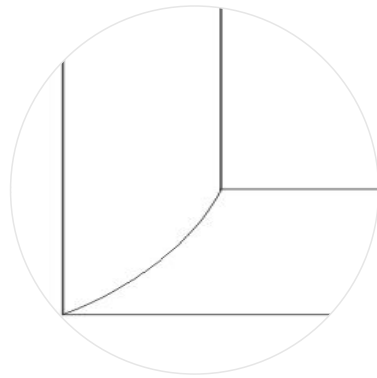

Camber Ceiling Mosaic