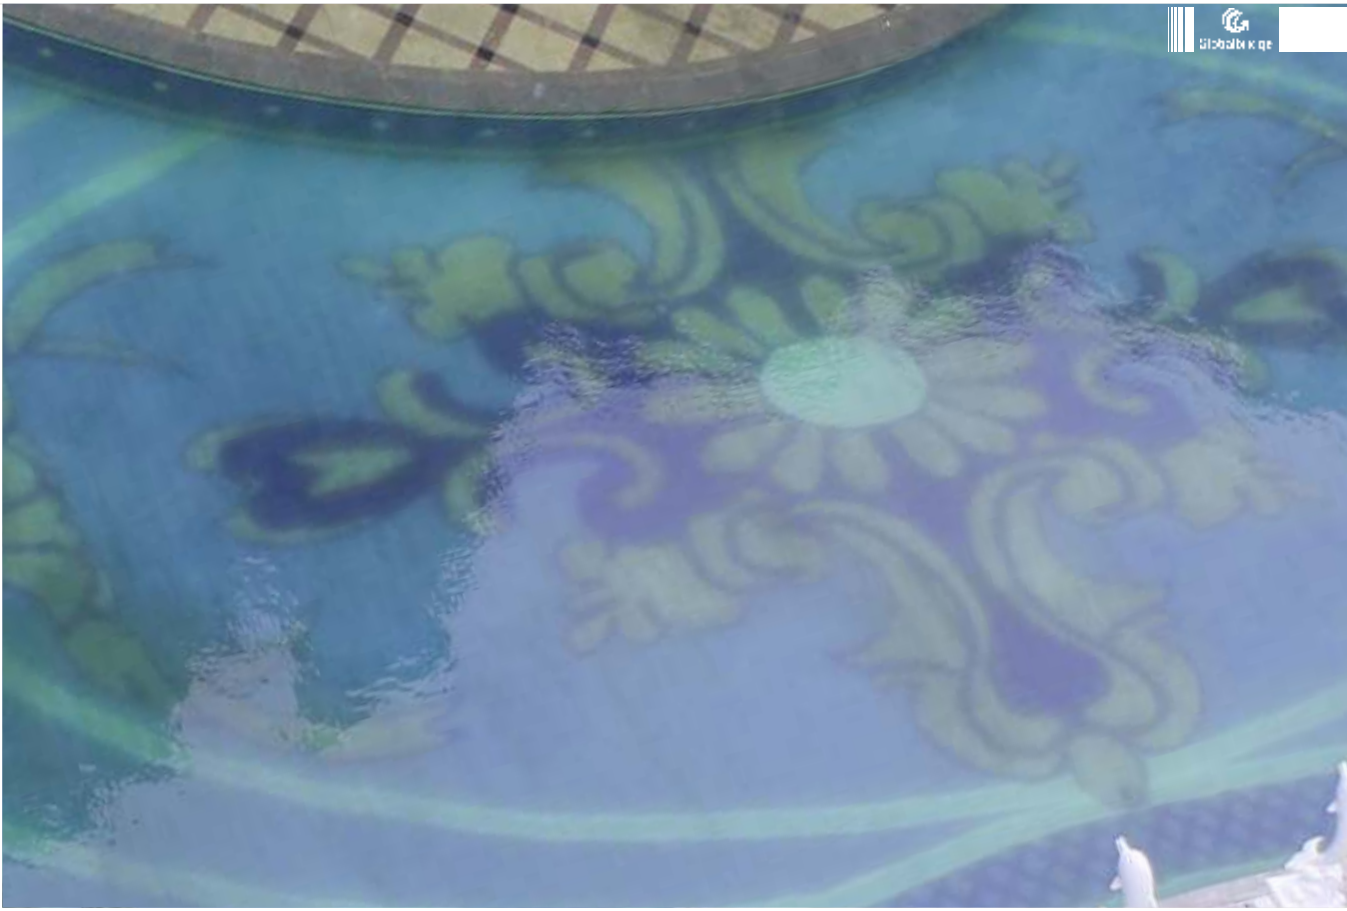

Villa Mosaic Swimming Pool

The highlight of the mosaic design of this swimming pool is the overall mosaic design of the wall, indoor parts of the pool in the house. Scenery as the waves coming from the wall, the coral seagrass and the playful turtles scattered in the swimming pool, waves flowing into the house from the swimming pool. It is a very interesting panoramic mosaic art swimming pool with mosaic hand-cutting and matrix arrangement.

Swimming Pool Mosaic Design

Swimming Pool Mosaic Design

Swimming Pool Mosaic Design

Swimming Pool Mosaic Design

Swimming Pool Mosaic Design

Swimming Pool Mosaic Design

Swimming Pool Mosaic Design

Swimming Pool Mosaic Design

Adhesive Suggestions for Mosaic Decoration of Swimming Pool Lamps

Swimming Pool Mosaic Design

Swimming Pool Mosaic Design

For the arc-shaped small pond or ladder in the swimming pool, the mosaic construction adopts cutting the mosaic into strips, cutting half of the stitched net or paper, and performing the brick arrangement and pasting one by one, which is beautiful and does not need to be aligned. It is a good choice.