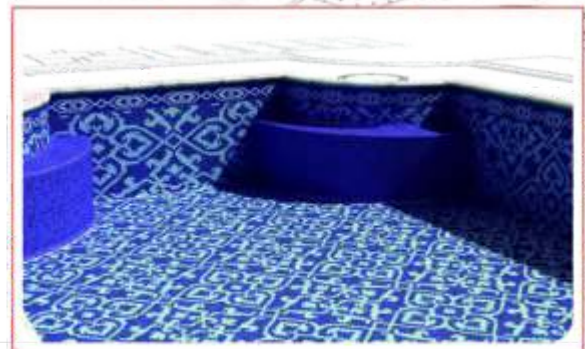

Villa Mosaic Swimming Pool

The highlight of the mosaic design of this swimming pool is the overall mosaic design of the wall, indoor parts of the pool in the house. Scenery as the waves coming from the wall, the coral seagrass and the playful turtles scattered in the swimming pool, waves flowing into the house from the swimming pool. It is a very interesting panoramic mosaic art swimming pool with mosaic hand-cutting and matrix arrangement.

Adhesive Suggestions for Mosaic Decoration of Swimming Pool Lamps

Swimming Pool Mosaic Design

Swimming Pool Mosaic Design

For the arc-shaped small pond or ladder in the swimming pool, the mosaic construction adopts cutting the mosaic into strips, cutting half of the stitched net or paper, and performing the brick arrangement and pasting one by one, which is beautiful and does not need to be aligned. It is a good choice.

Swimming
Pool
Mosaic
Design

Swimming Pool Mosaic Design

Swimming Pool
Mosaic Design

Swimming Pool Mosaic Design

Swimming Pool Mosaic Design

Swimming Pool
Mosaic Design

Swimming Pool
Mosaic Design

Swimming Pool
Mosaic Design

Swimming Pool Mosaic Design

Computer Deepening Design

Painted Draft

Swimming Pool Mosaic Design