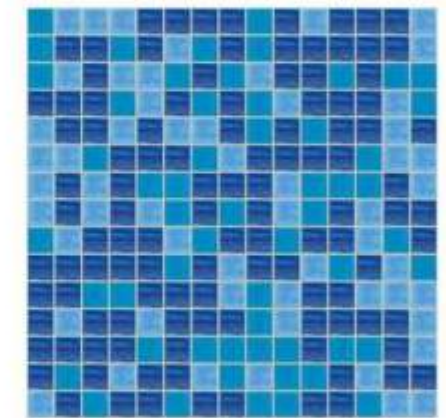

Villa Mosaic Swimming Pool

The highlight of the mosaic design of this swimming pool is the overall mosaic design of the wall, indoor parts of the pool in the house. Scenery as the waves coming from the wall, the coral seagrass and the playful turtles scattered in the swimming pool, waves flowing into the house from the swimming pool. It is a very interesting panoramic mosaic art swimming pool with mosaic hand-cutting and matrix arrangement.

Adhesive Suggestions for Mosaic Decoration of Swimming Pool Lamps

Swimming Pool Mosaic Design

Swimming Pool Mosaic Design

For the arc-shaped small pond or ladder in the swimming pool, the mosaic construction adopts cutting the mosaic into strips, cutting half of the stitched net or paper, and performing the brick arrangement and pasting one by one, which is beautiful and does not need to be aligned. It is a good choice.

Swimming
Pool
Mosaic
Design

Swimming Pool Mosaic Design

Swimming Pool
Mosaic Design

Swimming Pool Mosaic Design

Swimming Pool Mosaic Design

Swimming Pool
Mosaic Design

Swimming Pool
Mosaic Design

Swimming Pool
Mosaic Design